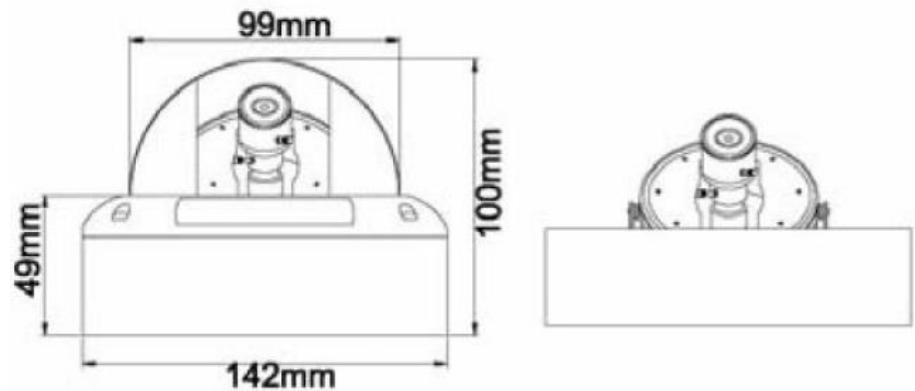

VANDALPROOF DOME CAMERAS

SCADN45

General Features :

- 4.5" Vandalproof Dome Camera
- DWDR/DNR/Defog/Sense-up/Smart IR/IRC/UTC/OSD/Low Illumination
- 2M Pixels Varifocal Lens 2.8-12mm
- 3-Axis Bracket Built-in

Model NO.	SCADSH30HV	SCADSH30HA	SCADSH30S70	SCADSH30B65	SCADSH30HS	SCADSH30HP	SCADSH30HN	SCADSH30P80
Camera								
CCD/CMOS	CCD	CCD	CCD	CCD	CMOS	CMOS	CMOS	CMOS
Image Sensor	ICX663AK	ICX811AK	ICX811AK	ICX639BK	IMX238	IMX238	HS1200	PC1099K
DSP	Effio-V	Effio-A	Effio-E	NVP2090	FH8526	FH8520	FH8526	/
Horizontal Resolution	720TVL	720TVL	700TVL	650TVL	1200TVL	1000TVL	1200TVL	800TVL
Effective Pixels	976(H)×582(V)	976(H)×582(V)	976(H)×582(V)	752(H)×582(V)	1305(H)×1049(V)	1305(H)×1049(V)	1296(H)×964(v)	960(H)×480(V)
TV System	PAL/NTSC							
Electronic Shutter Time	Auto: PAL 1/50-1/100, 000Sec; NTSC 1/60-1/100, 000Sec							
Sync System	Internal							
Usable Illumination	0.001Lux/F2.0	0.001Lux/F2.0	0.001Lux/F2.0	0.01Lux/F2.0	0.01Lux/F2.0	0.01Lux/F2.0	0.01Lux/F2.0	0.1Lux/F2.0
S/N Ratio	≥52dB	≥50dB	≥52dB	≥52dB	≥50dB	≥50dB	≥44dB	≥50dB
Gamma Correction	0.45							
Scanning System	PAL:625 Lines, 50 Field/Sec;NTSC:525 Lines, 60 Field/Sec							
Video Output	Composite Signal (1.0Vp-p, 75Ω)							

Power Source	DC12V±10%, 300mA
Dimension	Φ 142x 100(H)mm
Weight	900g