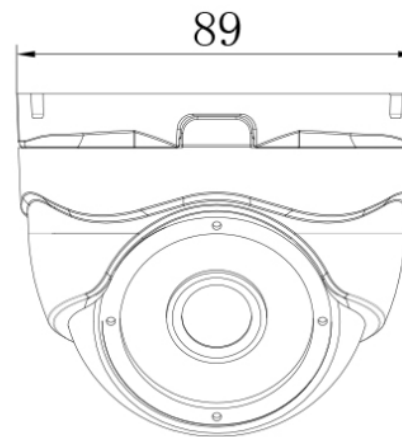

DOME HD IP CAMERAS

SCADSG20

General Features :

IR Plastic Dome, 3.6mm Varifocal Lens, 20m Night Vision

Sensor: SONY\Aptina\OmniVision

DSP: Hisilicon\TI \ Ambarella

ONVIF 2.4, NVR\CMS\Web Recording

1080P\P2P\POE\IR-CUT

Model NO.	SCADSG20H130	SCADSG20H200	SCADSG20H400	SCADSG20M200	SCADSG20M400	SCADSG20E200	SCADSG20E300
Camera							
Image Sensor	IMX238	IMX222	OV4689	OV2710	OV4689	IMX322	IMX124
Main processor	HI3518C	HI3516C	HI3516D	GM8136S	GM8138S	A5S66	S2L
Resolution	960P	1080P	1.5K	1080P	1.5K	1080P	1080P
Effective Pixels	1280(H)*960(V)	1920(H)*1080(V)	2688 (H) *1520 (V)	1920(H)*1080(V)	2688 (H) *1520 (V)	1920(H)*1080(V)	2048(H)*1536(V)
TV System	PAL/NTSC						
Electronic Shutter Time	Auto: PAL 1/1-1/10000Sec; NTSC 1/1-1/10000Sec						
Sync System	Internal	Internal	External	Internal	External	External	External
Usable Illumination	0.01Lux	0.01Lux	0.01Lux	0.01Lux	0.01Lux	0.01Lux	0.1Lux
S/N Ratio	≥52dB						
Scanning System	Progressive						
Video Output	Network						
Lens							
Focus Length	Board Lens 3.6mm/F2.0						
Focus Control	Fixed						

Power Source	DC12V±10%, 500mA
Dimension	Φ 89 x 76(H) mm
Weight	450g