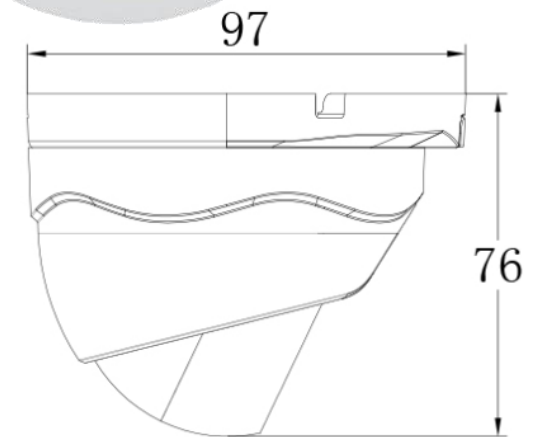

DOME HD IP CAMERAS

SCADSG20

General Features :

IR Plastic Dome, 3.6mm Varifocal Lens, 20m Night Vision

Sensor: SONY\Aptina\OmniVision

DSP: Hisilicon\TI \ Ambarella

ONVIF 2.4, NVR\CMS\Web Recording

1080P\P2P\POE\IR-CUT

Model NO.	SCADSG20H130	SCADSG20H200	SCADSG20H400	SCADSG20M200	SCADSG20M400	SCADSG20E200	SCADSG20E300
Camera							
Image Sensor	IMX238	IMX222	OV4689	OV2710	OV4689	IMX322	IMX124
Main processor	HI3518C	HI3516C	HI3516D	GM8136S	GM8138S	A5S66	S2L
Resolution	960P	1080P	1.5K	1080P	1.5K	1080P	1080P
Effective Pixels	1280(H)*960(V)	1920(H)*1080(V)	2688 (H) *1520 (V)	1920(H)*1080(V)	2688 (H) *1520 (V)	1920(H)*1080(V)	2048(H)*1536(V)
TV System	PAL/NTSC						
Electronic Shutter Time	Auto: PAL 1/1-1/10000Sec; NTSC 1/1-1/10000Sec						
Sync System	Internal	Internal	External	Internal	External	External	External
Usable Illumination	0.01Lux	0.01Lux	0.01Lux	0.01Lux	0.01Lux	0.01Lux	0.1Lux
S/N Ratio	≥52dB						
Scanning System	Progressive						
Video Output	Network						
Lens							
Focus Length	Board Lens 3.6mm/F2.0						
Focus Control	Fixed						

Power Source	DC12V±10%, 500mA
Dimension	Φ 89 x 76(H) mm
Weight	450g