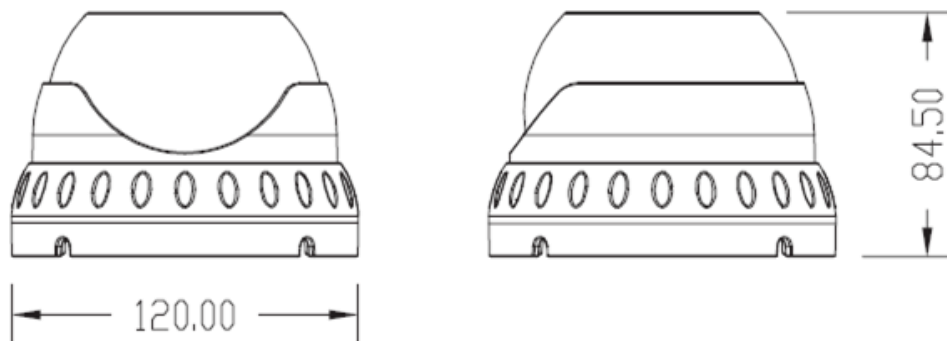

DOME HD IP CAMERAS

SCADSR20

General Features :

IR Vandalproof Dome, 3.6mm Fixed Lens, 20m Night Vision

Sensor: SONY\OmniVision

DSP: Hisilicon\TI \ Ambarella

ONVIF 2.4, NVR\CMS\Web Recording

960P\P2P\POE\IR-CUT

Model NO.	SCADSR20H130	SCADSR20H200	SCADSR20H400	SCADSR20M200	SCADSR20M400	SCADSR20E200	SCADSR20E300
Camera							
Image Sensor	IMX238	IMX222	OV4689	OV2710	OV4689	IMX322	IMX124
Main processor	HI3518C	HI3516C	HI3516D	GM8136S	GM8138S	A5S66	S2L
Resolution	960P	1080P	1.5K	1080P	1.5K	1080P	1080P
Effective Pixels	1280(H)*960(V)	1920(H)*1080(V)	2688 (H) *1520 (V)	1920(H)*1080(V)	2688 (H) *1520 (V)	1920(H)*1080(V)	2048(H)*1536(V)
TV System	PAL/NTSC						
Electronic Shutter Time	Auto: PAL 1/1-1/10000Sec; NTSC 1/1-1/10000Sec						
Sync System	Internal	Internal	External	Internal	External	External	External
Usable Illumination	0.01Lux	0.01Lux	0.01Lux	0.01Lux	0.01Lux	0.01Lux	0.1Lux
S/N Ratio	≥52dB						
Scanning System	Progressive						
Video Output	Network						
Lens							
Focus Length	Board Lens 3.6mm/F2.0						
Focus Control	Fixed						
Lens Type	Fixed						

Pixels	2M Pixels	3M Pixels	4M Pixels	3M Pixels	4M Pixels	3M Pixels	3M Pixels
Night Vision							
Infrared LED	☺ 5X24PCS						
Infrared Distance	20M						
IR Status	Under 10 Lux By CDS						
IR Power On	CDS Auto Control						
Network							
Ethernet	RJ-45 (10/100Base-T)						
Protocol	IPv4, HTTP, TCP/IP, FTP, NTP, RTSP, UDP, SMTP, DNS, DDNS						
ONVIF	Support ONVIF 2.4						
P2P	YES, Support QR Code						
POE	Optional, Support IEEE 802.3af						
WIFI	N/A						
Video Delay	0.3S (Within the Lan)						
Main Stream	1280*960@30fps	1920*1080@30fps	2688*1520@30fps	1920*1080@30fps	2688*1520@30fps	1920*1080@30fps	1920*1080@30fps
Sub Stream	704*576@30fps, 352*288@30fps	704*576@30fps, 352*288@30fps	704*576@30fps	704*576@30fps, 352*288@30fps	704*576@30fps	704*576@30fps, 352*288@30fps	704*576@30fps
IE Brower	IE6-11, Google Chrome(IE Tab), Firefox(IE Tab)						

Dimension	Ø 94 x 69(H)mm
Weight	450g