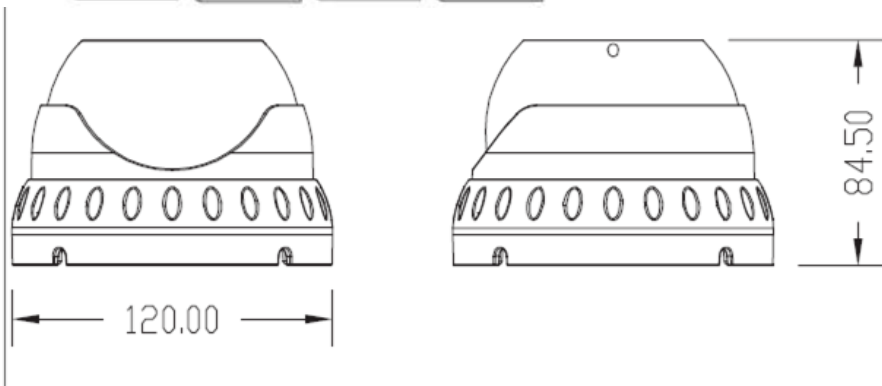

DOME HD IP CAMERAS

SCADSR30

General Features :

IR Vandalproof Dome, 3.6mm Fixed Lens, 30m Night Vision

Sensor: SONY\OmniVision

DSP: Hisilicon\TI \ Ambarella

ONVIF 2.4, NVR\CMS\Web Recording

960P\P2P\POE\IR-CUT

| Model NO. | SCADSR30H130 | SCADSR30H200 | SCADSR30H400 | SCADSR30M200 | SCADSR30M400 | SCADSR30E200 | ADSR30E300 |
|-------------------------|---|-----------------|--------------------|-----------------|--------------------|-----------------|-----------------|
| Camera | | | | | | | |
| Image Sensor | IMX238 | IMX222 | OV4689 | OV2710 | OV4689 | IMX322 | IMX124 |
| Main processor | HI3518C | HI3516C | HI3516D | GM8136S | GM8138S | A5S66 | S2L |
| Resolution | 960P | 1080P | 1.5K | 1080P | 1.5K | 1080P | 1080P |
| Effective Pixels | 1280(H)*960(V) | 1920(H)*1080(V) | 2688 (H) *1520 (V) | 1920(H)*1080(V) | 2688 (H) *1520 (V) | 1920(H)*1080(V) | 2048(H)*1536(V) |
| TV System | PAL/NTSC | | | | | | |
| Electronic Shutter Time | Auto: PAL 1/1-1/10000Sec; NTSC 1/1-1/10000Sec | | | | | | |
| Sync System | Internal | Internal | External | Internal | External | External | External |
| Usable Illumination | 0.01Lux | 0.01Lux | 0.01Lux | 0.01Lux | 0.01Lux | 0.01Lux | 0.1Lux |
| S/N Ratio | ≥52dB | | | | | | |
| Scanning System | Progressive | | | | | | |
| Video Output | Network | | | | | | |
| Lens | | | | | | | |
| Focus Length | Board Lens 6mm/F2.0 | | | | | | |
| Focus Control | Fixed | | | | | | |
| Lens Type | Fixed | | | | | | |

| | |
|-----------|------------------|
| Dimension | ∅ 131 x 93(H) mm |
| Weight | 800g |