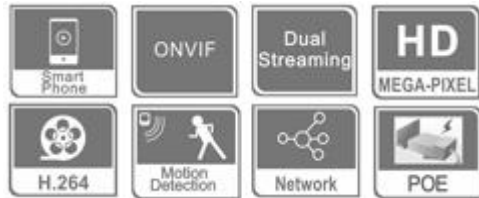

DOME HD IP CAMERAS

SCADSR30

General Features :

IR Vandalproof Dome, 3.6mm Fixed Lens, 30m Night Vision

Sensor: SONY\OmniVision

DSP: Hisilicon\TI \ Ambarella

ONVIF 2.4, NVR\CMS\Web Recording

960P\P2P\POE\IR-CUT