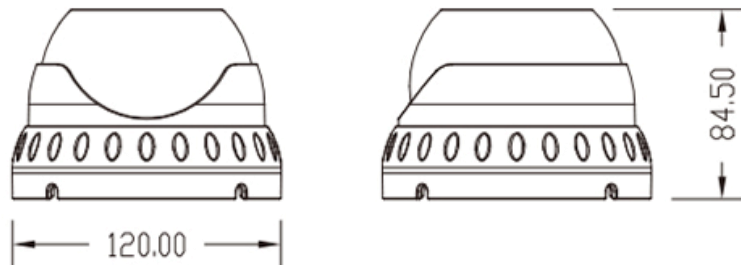

DOME HD IP CAMERAS

SCADSRF30

General Features :

Vandalproof IR Dome Camera

IR LED: Φ 5X48PCS IR range:

30M

Board Lens 6mm/F2.0

Size: Φ 131 x 93(H) mm

Weight: 800g

With Deep Base add USD3

Model NO.	SCADSRF30H130	SCADSRF30H200	SCADSRF30H400	SCADSRF30M200	SCADSRF30M400	SCADSRF30E200	SCADSRF30E300
Camera							
Image Sensor	IMX238	IMX222	OV4689	OV2710	OV4689	IMX322	IMX124
Main processor	HI3518C	HI3516C	HI3516D	GM8136S	GM8138S	A5S66	S2L
Resolution	960P	1080P	1.5K	1080P	1.5K	1080P	1080P
Effective Pixels	1280(H)*960(V)	1920(H)*1080(V)	2688 (H) *1520 (V)	1920(H)*1080(V)	2688 (H) *1520 (V)	1920(H)*1080(V)	2048(H)*1536(V)
TV System	PAL/NTSC						
Electronic Shutter Time	Auto: PAL 1/1-1/10000Sec; NTSC 1/1-1/10000Sec						
Sync System	Internal	Internal	External	Internal	External	External	External
Usable Illumination	0.01Lux	0.01Lux	0.01Lux	0.01Lux	0.01Lux	0.01Lux	0.1Lux
S/N Ratio	≥52dB						
Scanning System	Progressive						
Video Output	Network						
Lens							
Focus Length	Board Lens 6mm/F2.0						
Focus Control	Fixed						
Lens Type	Fixed						

Pixels	2M Pixels	3M Pixels	4M Pixels	3M Pixels	4M Pixels	3M Pixels	3M Pixels
Night Vision							
Infrared LED	Φ 5X36PCS						
Infrared Distance	30M						
IR Status	Under 10 Lux By CDS						
IR Power On	CDS Auto Control						
Network							
Ethernet	RJ-45 (10/100Base-T)						
Protocol	IPv4, HTTP, TCP/IP, FTP, NTP, RTSP, UDP, SMTP, DNS, DDNS						
ONVIF	Support ONVIF 2.4						
P2P	YES, Support QR Code						
POE	Optional, Support IEEE 802.3af						
WIFI	N/A						
Video Delay	0.3S (Within the Lan)						
Main Stream	1280*960@30fps	1920*1080@30fps	2688*1520@30fps	1920*1080@30fps	2688*1520@30fps	1920*1080@30fps	1920*1080@30fps
Sub Stream	704*576@30fps, 352*288@30fps	704*576@30fps, 352*288@30fps	704*576@30fps	704*576@30fps, 352*288@30fps	704*576@30fps	704*576@30fps, 352*288@30fps	704*576@30fps
IE Brower	IE6-11, Google Chrome(IE Tab), Firefox(IE Tab)						

Dimension	∅ 131 x 93(H) mm
Weight	800g