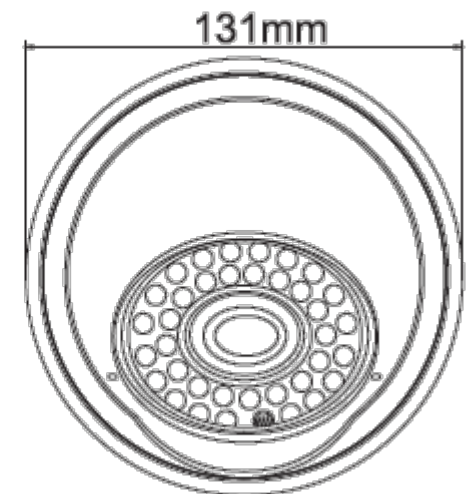

AUTO ZOOM

SCADST30X

General Features :

Model NO.	SCADST30XHA	SCADST30XA130	SCADST30XE200
<b>Camera</b>			
Category	Analogue Camera	HD Camera	IP Camera
CCD/CMOS	CCD	CMOS	CMOS
Image Sensor	ICX811AK	IMX238	IMX238
DSP	Effio-A	2431H	A5S66
Horizontal Resolution	720TVL	1.4MP	3MP
Effective Pixels	976(H)×582(V)	1280(H)×960(V)	1280(H)×960(V)
TV System	PAL/NTSC		
Electronic Shutter Time	Auto: PAL 1/50-1/100, 000Sec; NTSC 1/60-1/100, 000Sec	1/25s~1/50,000s , 1/30s~1/60,000s	Auto: PAL 1/1-1/10000Sec; NTSC 1/1-1/10000Sec
Sync System	Internal		External
Usable Illumination	0.001Lux/F2.0	0.001Lux/F2.0	0.001Lux/F2.0
S/N Ratio	≥50dB	≥50dB	≥52dB
Gamma Correction	0.45		
Scanning System	PAL:625 Lines, 50 Field/Sec;NTSC:525 Lines, 60 Field/Sec	Progressive Scan	Progressive Scan
Video Output	Composite Signal (1.0Vp-p, 75Ω)	AHD/CVBS (960H) (BNC)	Network
<b>Lens</b>			

Focus Length	2.8-12mm		
Focus Control	Auto		
Lens Type	Auto		
Pixels	2M Pixels		
Auto Iris Support	Auto		
<b>Night Vision</b>			
Infrared LED	Φ 5X36PCS		
Infrared Distance	30M		
IR Status	Under 10 Lux By CDS		
IR Power On	CDS Auto Control		
<b>Camera Features</b>			
Day/Night	Color/ B&W	Auto (ICR) / Color / B&W	Color/ B&W (IR-CUT )
OSD Menu Language	CN, EN, FR, DE, JP, ES, PT, RU	EN, CN, DE, FRA, IT, ES PL, RU, PT, NL, TR	CN,EN,BG,PL,FA,DE,RU FR,KO,PT,JA,TR,ES,HE,IT
Defog	YES	NO	NO
Sense-up	YES	YES	YES
Smart-IR	YES	NO	YES
Wide Dynamic Range	Super DWDR	DWDR	WDR

Power Source	DC12V±10%, 700mA
Dimension	Φ 131 x 93(H) mm
Weight	800g