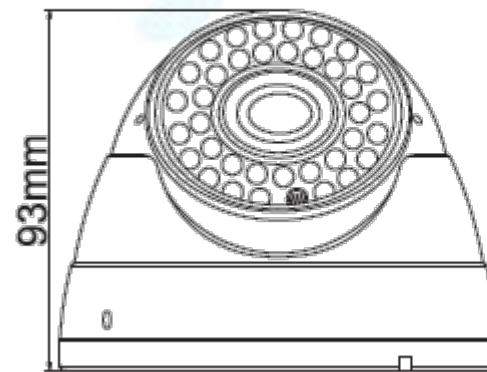

AUTO ZOOM

SCADST30X

General Features :

Model NO.	SCADST30XHA	SCADST30XA130	SCADST30XE200
<b>Camera</b>			
Category	Analogue Camera	HD Camera	IP Camera
CCD/CMOS	CCD	CMOS	CMOS
Image Sensor	ICX811AK	IMX238	IMX238
DSP	Effio-A	2431H	A5S66
Horizontal Resolution	720TVL	1.4MP	3MP
Effective Pixels	976(H)×582(V)	1280(H)×960(V)	1280(H)×960(V)
TV System	PAL/NTSC		
Electronic Shutter Time	Auto: PAL 1/50-1/100, 000Sec; NTSC 1/60-1/100, 000Sec	1/25s~1/50,000s , 1/30s~1/60,000s	Auto: PAL 1/1-1/10000Sec; NTSC 1/1-1/10000Sec
Sync System	Internal		External
Usable Illumination	0.001Lux/F2.0	0.001Lux/F2.0	0.001Lux/F2.0
S/N Ratio	≥50dB	≥50dB	≥52dB
Gamma Correction	0.45		
Scanning System	PAL:625 Lines, 50 Field/Sec;NTSC:525 Lines, 60 Field/Sec	Progressive Scan	Progressive Scan
Video Output	Composite Signal (1.0Vp-p, 75Ω)	AHD/CVBS (960H) (BNC)	Network
<b>Lens</b>			

Focus Length	2.8-12mm		
Focus Control	Auto		
Lens Type	Auto		
Pixels	2M Pixels		
Auto Iris Support	Auto		
<b>Night Vision</b>			
Infrared LED	Φ 5X36PCS		
Infrared Distance	30M		
IR Status	Under 10 Lux By CDS		
IR Power On	CDS Auto Control		
<b>Camera Features</b>			
Day/Night	Color/ B&W	Auto (ICR) / Color / B&W	Color/ B&W (IR-CUT )
OSD Menu Language	CN, EN, FR, DE, JP, ES, PT, RU	EN, CN, DE, FRA, IT, ES PL, RU, PT, NL, TR	CN,EN,BG,PL,FA,DE,RU FR,KO,PT,JA,TR,ES,HE,IT
Defog	YES	NO	NO
Sense-up	YES	YES	YES
Smart-IR	YES	NO	YES
Wide Dynamic Range	Super DWDR	DWDR	WDR

Power Source	DC12V±10%, 700mA
Dimension	Φ 131 x 93(H) mm
Weight	800g