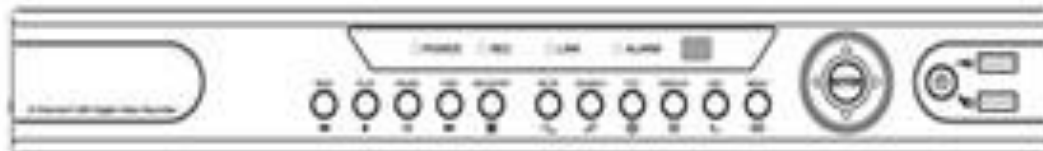

8CH 1080P NVR

SCAS-N0850

General Features :

8CH 960H Standalone DVR, 960*480/960*576

HDMI/VGA/ TV synchronous video output

8 channel synchronous realtime playback, GRID interface & smart search

Support 1 SATA HDD up to 4TB, 2 USB2.0,RJ-45,RS-485

Multiple network monitoring: Web viewer, CMS,Mobile Phone. Multilingual Support: 16 Type

www.senscam.com

Email:info@senscam.com

Model	SCAS-N0850
System	
Main Processor	ARM Cortex A9 Processor
Operating System	Embedded LINUX
Video	
Input	8 Channel, Support 1920×1080, 1280×960, 1280×720 ect...
Output	1 VGA, 1 HDMI
Alarm	
Sensor Input	NO
Output	NO
Motion Detection	8 Channel
Email Alarm	Support
Display	
VGA	Resolution: 800×600, 1024×768, 1280×720, 1280×1024, 1920×1080
HDMI	Resolution: 720P(1280×720), 1080P(1920×1080)
Display Split	8 Channel / 6 Channel / 4 Channel / 1Channel