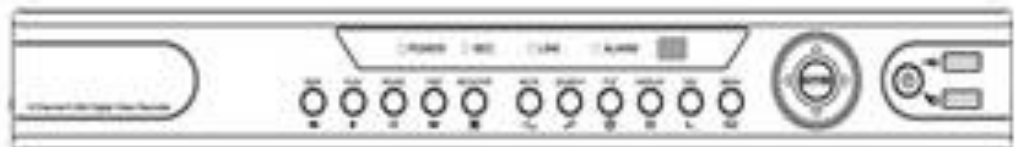

8CH 1080P NVR

SCAS-N2550H

General Features :

8CH 960H Standalone DVR, 960*480/960*576

HDMI/VGA/ TV synchronous video output

8 channel synchronous realtime playback, GRID interface & smart search

Support 1 SATA HDD up to 4TB, 2 USB2.0,RJ-45,RS-485

Multiple network monitoring: Web viewer, CMS,Mobile Phone. Multilingual Support: 16 Type

Model	SCAS-N2550H
System	
Main Processor	ARM Cortex A9 Processor
Operating System	Embedded LINUX
Video	
Input	25 Channel, Support 2592×1944,2688×1520,2048×1536,1920×1080, 1280×960, 1280×720 ect...
Output	1 VGA, 1 HDMI
Alarm	
Sensor Input	NO
Output	NO
Motion Detection	25 Channel
Email Alarm	Support
Display	
VGA	Resolution: 800×600, 1024×768, 1280×720, 1280×1024, 1920×1080
HDMI	Resolution: 720P(1280×720), 1080P(1920×1080)
Display Split	25CHxD1/16CHxD1/9CHxD1/4CHxD1/1CHx1080P/1CHx3MP/1CHx4MP/1CHx5MP
Digital Zoom	YES