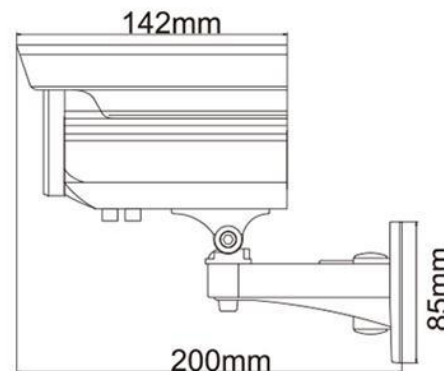

BULLET AHD/CVI/TVI

SCAVA40

General Features :

Weatherproof IR IP66 Camera

DWDR\3DNR\Defog\Sense-up\Smart IR\UTC\OSD\Low Illumination.

2M Pixels Varifocal Lens 2.8-12mm

☉ 5X42PCS IR LED, IR Distance: 40M

Model No.	SCAVA40 A100	SCAVA40 A130	SCAVA40 A200M	SCAVA40 A200H	SCAVA40 OC130L	SCAVA40 C130M	SCAVA40 C130H	SCAVA40 C200M	SCAVA40 C200H	SCAVA40 V130M	SCAVA40 V130H	SCAVA40 V130	SCAVA40 V200M	SCAVA40V200 H
Video Output Mode	AHD/CVBS	AHD/CVBS	AHD/CVBS	AHD/CVBS	CVI/CVBS	CVI	CVI/CVBS	CVI	CVI	TVI/CVBS	TVI/CVBS	TVI	TVI	TVI
Camera														
Image Sensor	OV9712S	IMX225	OV2710	IMX322	OV9750	AR0130	IMX225	OV2710	IMX322	OV9750	IMX225	IMX238	OV2710	IMX322
DSP	NVP2431H	NVP2431H	NVP2441H	NVP2441H	HTC960	FH8521+D H9801	HTC960	FH8530C	FH8530C	HTC960	HTC960	FH8521+TP 2801	FH8531+TP 2801	FH8531+TP2801
Image Resolution	720P/960H	960P/960H	1080P/960H	1080P/960H	960P/960H	960P	960P/960H	1080P	1080P	960P/960H	960P/960H	960P	1080P(960H)	1080P(960H)
Effective Pixels	1.0MP, 1280x720	1.3MP, 1280x960	2.1MP, 1920x1080	2.4MP, 1920x1080	1.3MP, 1280x960	1.3MP, 1280x960	1.3MP, 1280x960	2.1MP, 1920x1080	2.4MP, 1920x1080	1.3MP, 1280x960	1.3MP, 1280x960	1.4MP, 1280x960	2.1MP, 1920x1080	2.4MP, 1920x1080
TV System	PAL/NTSC													
Electronic Shutter	1/25s~1/50,000s , 1/30s~1/60,000s													
Sync System	Internal													
Usable Illumination	0.01Lux	0.005Lux	0.001Lux	0.001Lux	0.01Lux	0.01Lux	0.005Lux	0.01Lux	0.01Lux	0.01Lux	0.005Lux	0.001Lux	0.01Lux	0.01Lux
S/N Ratio	≥50dB													

General														
Weatherproof Housing	YES, IP66													
Anti-cut Bracket	YES, 2-Axis													

Dual Voltage	NO
IR Cut Filter	YES
Heater	NO
Operation Temperature	-10°C ~ +50°C RH95% Max
Storage Temperature	-20°C ~ +60°C RH95% Max
Power Source	DC12V±10%, 700mA
Dimension	200(W)x171(H)x83(D)mm
Weight	1.4Kg