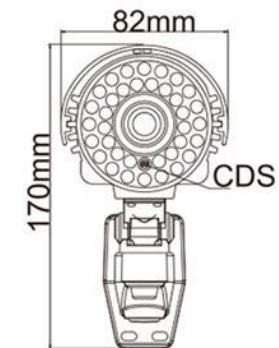

BULLET AHD/CVI/TVI

SCAVA40

General Features :

Weatherproof IR IP66 Camera

DWDR\3DNR\Defog\Sense-up\Smart IR\UTC\OSD\Low Illumination.

2M Pixels Varifocal Lens 2.8-12mm

☉ 5X42PCS IR LED, IR Distance: 40M

Model No.	SCAVA40 A100	SCAVA40 A130	SCAVA40 A200M	SCAVA40 A200H	SCAVA40 OC130L	SCAVA40 C130M	SCAVA40 C130H	SCAVA40 C200M	SCAVA40 C200H	SCAVA40 V130M	SCAVA40 V130H	SCAVA40 V130	SCAVA40 V200M	SCAVA40V200 H
Video Output Mode	AHD/CVBS	AHD/CVBS	AHD/CVBS	AHD/CVBS	CVI/CVBS	CVI	CVI/CVBS	CVI	CVI	TVI/CVBS	TVI/CVBS	TVI	TVI	TVI
Camera														
Image Sensor	OV9712S	IMX225	OV2710	IMX322	OV9750	AR0130	IMX225	OV2710	IMX322	OV9750	IMX225	IMX238	OV2710	IMX322
DSP	NVP2431H	NVP2431H	NVP2441H	NVP2441H	HTC960	FH8521+D H9801	HTC960	FH8530C	FH8530C	HTC960	HTC960	FH8521+TP 2801	FH8531+TP 2801	FH8531+TP2801
Image Resolution	720P/960H	960P/960H	1080P/960H	1080P/960H	960P/960H	960P	960P/960H	1080P	1080P	960P/960H	960P/960H	960P	1080P(960H)	1080P(960H)
Effective Pixels	1.0MP, 1280x720	1.3MP, 1280x960	2.1MP, 1920x1080	2.4MP, 1920x1080	1.3MP, 1280x960	1.3MP, 1280x960	1.3MP, 1280x960	2.1MP, 1920x1080	2.4MP, 1920x1080	1.3MP, 1280x960	1.3MP, 1280x960	1.4MP, 1280x960	2.1MP, 1920x1080	2.4MP, 1920x1080
TV System	PAL/NTSC													
Electronic Shutter	1/25s~1/50,000s , 1/30s~1/60,000s													
Sync System	Internal													
Usable Illumination	0.01Lux	0.005Lux	0.001Lux	0.001Lux	0.01Lux	0.01Lux	0.005Lux	0.01Lux	0.01Lux	0.01Lux	0.005Lux	0.001Lux	0.01Lux	0.01Lux
S/N Ratio	≥50dB													

Scanning System	Progressive Scan
Lens	
Focus Length	2.8-12mm
Focus Control	Manual
Lens Type	Manual
Pixels	2M Pixels
Auto Iris Support	NO
Night Vision	
Infrared LED	Φ 5X42PCS
Infrared Distance	40M
IR Status	Under 10 Lux by CDS
IR Power On	CDS Auto Control
Camera Features	