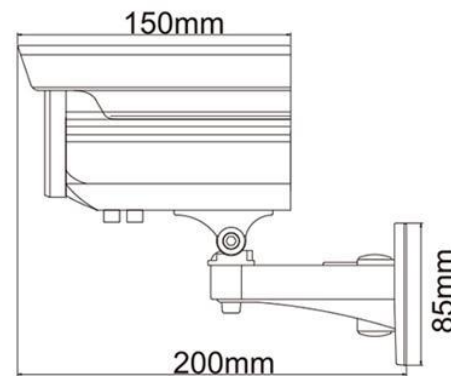

BULLET AHD/CVI/TVI

SCAVA60

General Features :

2M Pixels Fixed Lens 3.6mm/F2.0

☉ 5X72PCS IR LED, IR Distance: 60M

Model No.	SCAVA60 A100	SCAVA60 A130	SCAVA60 A200M	SCAVA60 A200H	SCAVA60 OC130L	SCAVA60 C130M	SCAVA60 C130H	SCAVA60 C200M	SCAVA60 C200H	SCAVA60 V130M	SCAVA60 V130H	SCAVA60 V130	SCAVA60 V200M	SCAVA60V200 H
Video Output Mode	AHD/CVBS	AHD/CVBS	AHD/CVBS	AHD/CVBS	CVI/CVBS	CVI	CVI/CVBS	CVI	CVI	TVI/CVBS	TVI/CVBS	TVI	TVI	TVI

Camera

Image Sensor	OV9712S	IMX225	OV2710	IMX322	OV9750	AR0130	IMX225	OV2710	IMX322	OV9750	IMX225	IMX238	OV2710	IMX322	
DSP	NVP2431H	NVP2431H	NVP2441H	NVP2441H	HTC960	FH8521+DH9801	HTC960	FH8530C	FH8530C	HTC960	HTC960	FH8521+TP2801	FH8531+TP2801	FH8531+TP2801	
Image Resolution	720P/960H	960P/960H	1080P/960H	1080P/960H	960P/960H	960P	960P/960H	1080P	1080P	960P/960H	960P/960H	960P	1080P(960H)	1080P(960H)	
Effective Pixels	1.0MP, 1280x720	1.3MP, 1280x960	2.1MP, 1920x1080	2.4MP, 1920x1080	1.3MP, 1280x960	1.3MP, 1280x960	1.3MP, 1280x960	2.1MP, 1920x1080	2.4MP, 1920x1080	1.3MP, 1280x960	1.3MP, 1280x960	1.4MP, 1280x960	2.1MP, 1920x1080	2.4MP, 1920x1080	
TV System	PAL/NTSC														
Electronic Shutter	1/25s~1/50,000s , 1/30s~1/60,000s														
Sync System	Internal														
Usable Illumination	0.01Lux	0.005Lux	0.001Lux	0.001Lux	0.01Lux	0.01Lux	0.005Lux	0.01Lux	0.01Lux	0.01Lux	0.01Lux	0.005Lux	0.001Lux	0.01Lux	0.01Lux
S/N Ratio	≥50dB														
Scanning System	Progressive Scan														

Lens

Focus Length	2.8-12mm
Focus Control	Manual
Lens Type	Manual
Pixels	2M Pixels
Auto Iris Support	NO

Night Vision

Infrared LED	Φ 5X72PCS
Infrared Distance	60M
IR Status	Under 10 Lux by CDS
IR Power On	CDS Auto Control

General

Weatherproof Housing	YES, IP66
Anti-cut Bracket	YES, 2-Axis
Dual Voltage	NO
IR Cut Filter	YES
Heater	NO
Operation Temperature	-10°C ~ +50°C RH95% Max
Storage Temperature	-20°C ~ +60°C RH95% Max
Power Source	DC12V±10%, 1000mA
Dimension	240(W)x186(H)x100(D)mm
Weight	1.7Kg