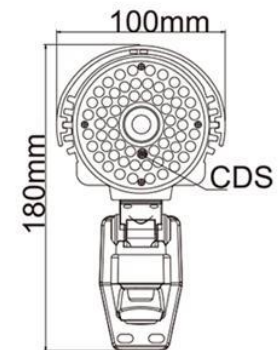

BULLET AHD/CVI/TVI

SCAVA60

General Features :

2M Pixels Fixed Lens 3.6mm/F2.0

☉ 5X72PCS IR LED, IR Distance: 60M

Model No.	SCAVA60 A100	SCAVA60 A130	SCAVA60 A200M	SCAVA60 A200H	SCAVA60 OC130L	SCAVA60 C130M	SCAVA60 C130H	SCAVA60 C200M	SCAVA60 C200H	SCAVA60 V130M	SCAVA60 V130H	SCAVA60 V130	SCAVA60 V200M	SCAVA60V200 H
Video Output Mode	AHD/CVBS	AHD/CVBS	AHD/CVBS	AHD/CVBS	CVI/CVBS	CVI	CVI/CVBS	CVI	CVI	TVI/CVBS	TVI/CVBS	TVI	TVI	TVI

Camera

Image Sensor	OV9712S	IMX225	OV2710	IMX322	OV9750	AR0130	IMX225	OV2710	IMX322	OV9750	IMX225	IMX238	OV2710	IMX322	
DSP	NVP2431H	NVP2431H	NVP2441H	NVP2441H	HTC960	FH8521+DH9801	HTC960	FH8530C	FH8530C	HTC960	HTC960	FH8521+TP2801	FH8531+TP2801	FH8531+TP2801	
Image Resolution	720P/960H	960P/960H	1080P/960H	1080P/960H	960P/960H	960P	960P/960H	1080P	1080P	960P/960H	960P/960H	960P	1080P(960H)	1080P(960H)	
Effective Pixels	1.0MP, 1280x720	1.3MP, 1280x960	2.1MP, 1920x1080	2.4MP, 1920x1080	1.3MP, 1280x960	1.3MP, 1280x960	1.3MP, 1280x960	2.1MP, 1920x1080	2.4MP, 1920x1080	1.3MP, 1280x960	1.3MP, 1280x960	1.4MP, 1280x960	2.1MP, 1920x1080	2.4MP, 1920x1080	
TV System	PAL/NTSC														
Electronic Shutter	1/25s~1/50,000s , 1/30s~1/60,000s														
Sync System	Internal														
Usable Illumination	0.01Lux	0.005Lux	0.001Lux	0.001Lux	0.01Lux	0.01Lux	0.005Lux	0.01Lux	0.01Lux	0.01Lux	0.01Lux	0.005Lux	0.001Lux	0.01Lux	0.01Lux
S/N Ratio	≥50dB														
Scanning System	Progressive Scan														

Lens

Focus Length	2.8-12mm
Focus Control	Manual
Lens Type	Manual
Pixels	2M Pixels
Auto Iris Support	NO

Night Vision

Infrared LED	Φ 5X72PCS
Infrared Distance	60M
IR Status	Under 10 Lux by CDS
IR Power On	CDS Auto Control

General

Weatherproof Housing	YES, IP66
Anti-cut Bracket	YES, 2-Axis
Dual Voltage	NO
IR Cut Filter	YES
Heater	NO
Operation Temperature	-10°C ~ +50°C RH95% Max
Storage Temperature	-20°C ~ +60°C RH95% Max
Power Source	DC12V±10%, 1000mA
Dimension	240(W)x186(H)x100(D)mm
Weight	1.7Kg