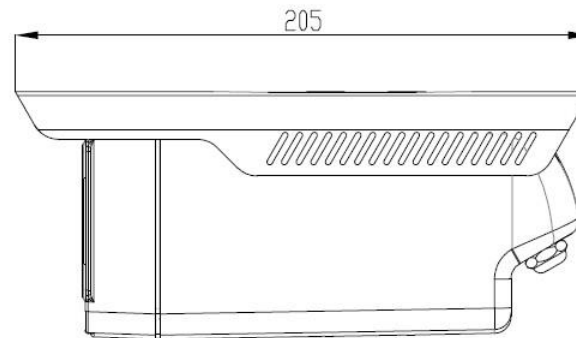

BULLET HD IP CAMERAS

Drawing

SCAVBL40

General Features :

- Weatherproof IR IP66 Camera
- DWDR/DNR/Defog/Sense-up/Smart IR, iCR, SFR, OSD, Low Illumination
- CS Lens 6mm/F2.5 (2MP)
- Φ 42X4PCS ARRAY IR ,IR Distance: 90M

Model NO.	SCAVBL40H130	SCAVBL40H200	SCAVBL40H400	SCAVBL40M200	SCAVBL40M400	SCAVBL40E200	SCAVBL40E300
Camera							
Image Sensor	IMX238	IMX222	OV4689	OV2710	OV4689	IMX322	IMX124
Main processor	HI3518C	HI3516C	HI3516D	GM8136S	GM8138S	A5S66	S2L
Resolution	960P	1080P	1.5K	1080P	1.5K	1080P	1080P
Effective Pixels	1280(H)*960(V)	1920(H)*1080(V)	2688 (H) *1520 (V)	1920(H)*1080(V)	2688 (H) *1520 (V)	1920(H)*1080(V)	2048(H)*1536(V)
TV System	PAL/NTSC						
Electronic Shutter Time	Auto: PAL 1/1-1/10000Sec; NTSC 1/1-1/10000Sec						
Sync System	Internal	Internal	External	Internal	External	External	External
Usable Illumination	0.01Lux	0.01Lux	0.01Lux	0.01Lux	0.01Lux	0.01Lux	0.1Lux
S/N Ratio	≥52dB						
Scanning System	Progressive						
Video Output	Network						
Lens							
Focus Length	CS Lens 6mm/F2.5						
Focus Control	Fixed						
Lens Type	Fixed						
Pixels	2M Pixels	3M Pixels	4M Pixels	3M Pixels	4M Pixels	3M Pixels	3M Pixels
Night Vision							
Infrared LED	Φ 42X4PCS						
Infrared Distance	90M						
IR Status	Under 10 Lux By CDS						
IR Power On	CDS Auto Control						

Anti-cut Bracket	NO, Without Bracket
IR Cut Filter	YES
Operation Temperature	-10°C ~ +50°C RH95% Max
Storage Temperature	-20°C ~ +60°C RH95% Max
Power Source	DC12V±10%, 1000mA
Dimension	205(W) x 88(H) x 120(D)mm
Weight	1.3kgs