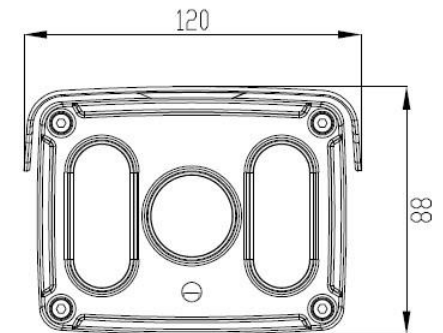

BULLET HD IP CAMERAS

Drawing

SCAVBL40

General Features :

- Weatherproof IR IP66 Camera
- DWDR/DNR/Defog/Sense-up/Smart IR, iCR, SFR, OSD, Low Illumination
- CS Lens 6mm/F2.5 (2MP)
- Φ 42X4PCS ARRAY IR ,IR Distance: 90M

Model NO.	SCAVBL40H130	SCAVBL40H200	SCAVBL40H400	SCAVBL40M200	SCAVBL40M400	SCAVBL40E200	SCAVBL40E300
Camera							
Image Sensor	IMX238	IMX222	OV4689	OV2710	OV4689	IMX322	IMX124
Main processor	HI3518C	HI3516C	HI3516D	GM8136S	GM8138S	A5S66	S2L
Resolution	960P	1080P	1.5K	1080P	1.5K	1080P	1080P
Effective Pixels	1280(H)*960(V)	1920(H)*1080(V)	2688 (H) *1520 (V)	1920(H)*1080(V)	2688 (H) *1520 (V)	1920(H)*1080(V)	2048(H)*1536(V)
TV System	PAL/NTSC						
Electronic Shutter Time	Auto: PAL 1/1-1/10000Sec; NTSC 1/1-1/10000Sec						
Sync System	Internal	Internal	External	Internal	External	External	External
Usable Illumination	0.01Lux	0.01Lux	0.01Lux	0.01Lux	0.01Lux	0.01Lux	0.1Lux
S/N Ratio	≥52dB						
Scanning System	Progressive						
Video Output	Network						
Lens							
Focus Length	CS Lens 6mm/F2.5						
Focus Control	Fixed						
Lens Type	Fixed						
Pixels	2M Pixels	3M Pixels	4M Pixels	3M Pixels	4M Pixels	3M Pixels	3M Pixels
Night Vision							
Infrared LED	Φ 42X4PCS						
Infrared Distance	90M						
IR Status	Under 10 Lux By CDS						
IR Power On	CDS Auto Control						

Anti-cut Bracket	NO, Without Bracket
IR Cut Filter	YES
Operation Temperature	-10°C ~ +50°C RH95% Max
Storage Temperature	-20°C ~ +60°C RH95% Max
Power Source	DC12V±10%, 1000mA
Dimension	205(W) x 88(H) x 120(D)mm
Weight	1.3kgs