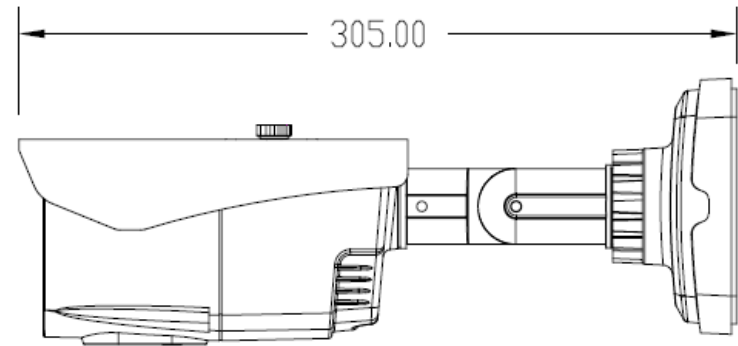

AUTO ZOOM

SCAVBN60X

General Features :

| Model NO. | SCAVBN60XHA | SCAVBN60XA130 | SCAVBN60XE200 |
|-------------------------|--|-----------------------------------|---|
| Camera | | | |
| Category | Analogue Camera | HD Camera | IP Camera |
| CCD/CMOS | CCD | CMOS | CMOS |
| Image Sensor | ICX811AK | IMX238 | IMX238 |
| DSP | Effio-A | 2431H | A5S66 |
| Horizontal Resolution | 720TVL | 1.4MP | 3MP |
| Effective Pixels | 976(H)×582(V) | 1280(H)×960(V) | 1280(H)×960(V) |
| TV System | PAL/NTSC | | |
| Electronic Shutter Time | Auto: PAL 1/50-1/100, 000Sec; NTSC 1/60-1/100, 000Sec | 1/25s~1/50,000s , 1/30s~1/60,000s | Auto: PAL 1/1-1/10000Sec; NTSC 1/1-1/10000Sec |
| Sync System | Internal | | External |
| Usable Illumination | 0.001Lux/F2.0 | 0.001Lux/F2.0 | 0.001Lux/F2.0 |
| S/N Ratio | ≥50dB | ≥50dB | ≥52dB |
| Gamma Correction | 0.45 | | |
| Scanning System | PAL:625 Lines, 50 Field/Sec;NTSC:525 Lines, 60 Field/Sec | Progressive Scan | Progressive Scan |
| Video Output | Composite Signal (1.0Vp-p, 75Ω) | AHD/CVBS (960H) (BNC) | Network |
| Lens | | | |

| | | | |
|------------------------|-----------------------------------|---|---|
| Focus Length | 2.8-12mm | | |
| Focus Control | Auto | | |
| Lens Type | Auto | | |
| Pixels | 2M Pixels | | |
| Auto Iris Support | Auto | | |
| Night Vision | | | |
| Infrared LED | Φ 5X72PCS | | |
| Infrared Distance | 60M | | |
| IR Status | Under 10 Lux By CDS | | |
| IR Power On | CDS Auto Control | | |
| Camera Features | | | |
| Day/Night | Color/ B&W | Auto (ICR) / Color / B&W | Color/ B&W (IR-CUT) |
| OSD Menu Language | CN, EN, FR, DE, JP, ES, PT, RU | EN, CN, DE, FRA, IT, ES PL, RU, PT, NL, TR | CN,EN,BG,PL,FA,DE,RU FR,KO,PT,JA,TR,ES,HE,IT |
| Defog | YES | NO | NO |
| Sense-up | YES | YES | YES |
| Smart-IR | YES | NO | YES |
| Wide Dynamic Range | Super DWDR | DWDR | WDR |