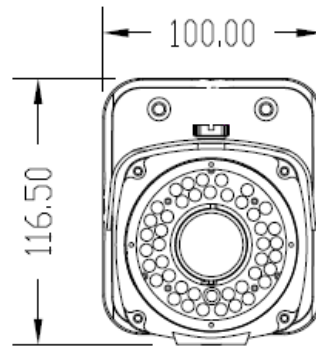

AUTO ZOOM

SCAVBN60X

General Features :

| Model NO. | SCAVBN60XHA | SCAVBN60XA130 | SCAVBN60XE200 |
|-------------------------|--|-----------------------------------|---|
| Camera | | | |
| Category | Analogue Camera | HD Camera | IP Camera |
| CCD/CMOS | CCD | CMOS | CMOS |
| Image Sensor | ICX811AK | IMX238 | IMX238 |
| DSP | Effio-A | 2431H | A5S66 |
| Horizontal Resolution | 720TVL | 1.4MP | 3MP |
| Effective Pixels | 976(H)×582(V) | 1280(H)×960(V) | 1280(H)×960(V) |
| TV System | PAL/NTSC | | |
| Electronic Shutter Time | Auto: PAL 1/50-1/100, 000Sec; NTSC 1/60-1/100, 000Sec | 1/25s~1/50,000s , 1/30s~1/60,000s | Auto: PAL 1/1-1/10000Sec; NTSC 1/1-1/10000Sec |
| Sync System | Internal | | External |
| Usable Illumination | 0.001Lux/F2.0 | 0.001Lux/F2.0 | 0.001Lux/F2.0 |
| S/N Ratio | ≥50dB | ≥50dB | ≥52dB |
| Gamma Correction | 0.45 | | |
| Scanning System | PAL:625 Lines, 50 Field/Sec;NTSC:525 Lines, 60 Field/Sec | Progressive Scan | Progressive Scan |
| Video Output | Composite Signal (1.0Vp-p, 75Ω) | AHD/CVBS (960H) (BNC) | Network |
| Lens | | | |

| | | | |
|------------------------|-----------------------------------|---|---|
| Focus Length | 2.8-12mm | | |
| Focus Control | Auto | | |
| Lens Type | Auto | | |
| Pixels | 2M Pixels | | |
| Auto Iris Support | Auto | | |
| Night Vision | | | |
| Infrared LED | Φ 5X72PCS | | |
| Infrared Distance | 60M | | |
| IR Status | Under 10 Lux By CDS | | |
| IR Power On | CDS Auto Control | | |
| Camera Features | | | |
| Day/Night | Color/ B&W | Auto (ICR) / Color / B&W | Color/ B&W (IR-CUT) |
| OSD Menu Language | CN, EN, FR, DE, JP, ES, PT, RU | EN, CN, DE, FRA, IT, ES PL, RU, PT, NL, TR | CN,EN,BG,PL,FA,DE,RU FR,KO,PT,JA,TR,ES,HE,IT |
| Defog | YES | NO | NO |
| Sense-up | YES | YES | YES |
| Smart-IR | YES | NO | YES |
| Wide Dynamic Range | Super DWDR | DWDR | WDR |