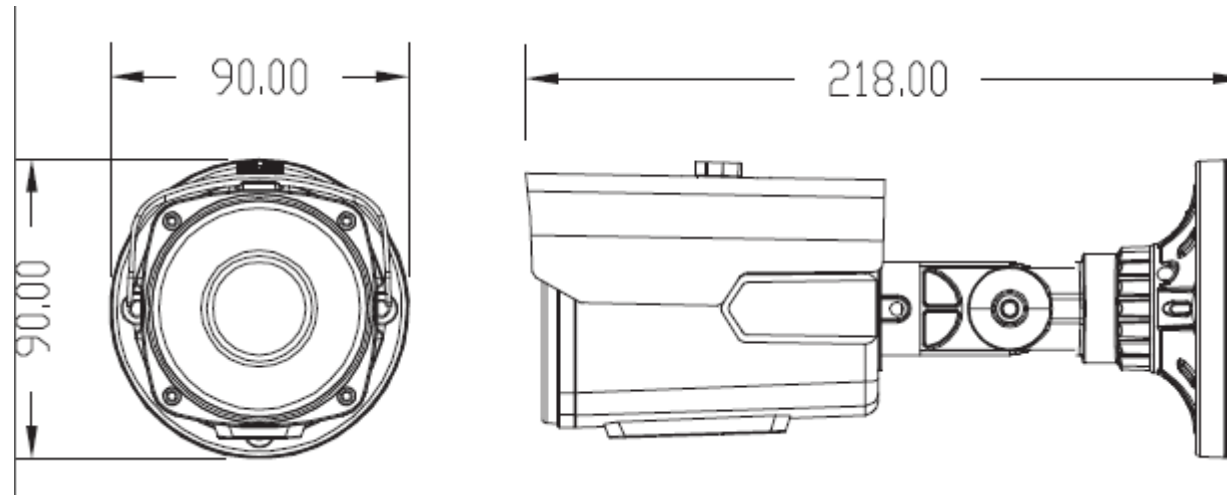

AUTO ZOOM

SCAVCN40X

General Features :

Model NO.	SCAVCN40XHA	SCAVCN40XHA	SCAVCN40XHA
<b>Camera</b>			
Category	Analogue Camera	HD Camera	IP Camera
CCD/CMOS	CCD	CMOS	CMOS
Image Sensor	ICX811AK	IMX238	IMX238
DSP	Effio-A	2431H	A5S66
Horizontal Resolution	720TVL	1.4MP	3MP
Effective Pixels	976(H)×582(V)	1280(H)×960(V)	1280(H)×960(V)
TV System	PAL/NTSC		
Electronic Shutter Time	Auto: PAL 1/50-1/100, 000Sec; NTSC 1/60-1/100, 000Sec	1/25s~1/50,000s , 1/30s~1/60,000s	Auto: PAL 1/1-1/10000Sec; NTSC 1/1-1/10000Sec
Sync System	Internal		External
Usable Illumination	0.001Lux/F2.0	0.001Lux/F2.0	0.001Lux/F2.0
S/N Ratio	≥50dB	≥50dB	≥52dB
Gamma Correction	0.45		
Scanning System	PAL:625 Lines, 50 Field/Sec;NTSC:525 Lines, 60 Field/Sec	Progressive Scan	Progressive Scan
Video Output	Composite Signal (1.0Vp-p, 75Ω)	AHD/CVBS (960H) (BNC)	Network
<b>Lens</b>			
Focus Length	2.8-12mm		

Focus Control	Auto		
Lens Type	Auto		
Pixels	2M Pixels		
Auto Iris Support	Auto		
<b>Night Vision</b>			
Infrared LED	Φ 5X42PCS		
Infrared Distance	40M		
IR Status	Under 10 Lux By CDS		
IR Power On	CDS Auto Control		
<b>Camera Features</b>			
Day/Night	Color/ B&W	Auto (ICR) / Color / B&W	Color/ B&W (IR-CUT )
OSD Menu Language	CN, EN, FR, DE, JP, ES, PT, RU	EN, CN, DE, FRA, IT, ES PL, RU, PT, NL, TR	CN,EN,BG,PL,FA,DE,RU FR,KO,PT,JA,TR,ES,HE,IT
Defog	YES	NO	NO
Sense-up	YES	YES	YES
Smart-IR	YES	NO	YES
Wide Dynamic Range	Super DWDR	DWDR	WDR
Backlight Compensation	YES	NO	NO

White Balance	AUTO	AUTO	AUTO
Gain Control	AUTO	AUTO	AUTO
Noise Reduction	3D NR	3D NR	3D NR
Privacy Masking	YES	NO	NO
Digital Zoom	NO	NO	YES
Picture Adjustment	YES	YES	YES
UTC Support	YES	NO	NO
<b>General</b>			
Weatherproof Housing	YES, IP66		
Lens Angle Adjustment	YES, 3-Axis		
Dual Voltage	NO		
IR Cut Filter	NO		
Heater	NO		
Operation Temperature	-10°C ~ +50°C RH95% Max		
Storage Temperature	-20°C ~ +60°C RH95% Max		
Power Source	DC12V±10%, 700mA		
Dimension	220(W) x 80(H) x 80(D)mm		
Weight	1.4KG		