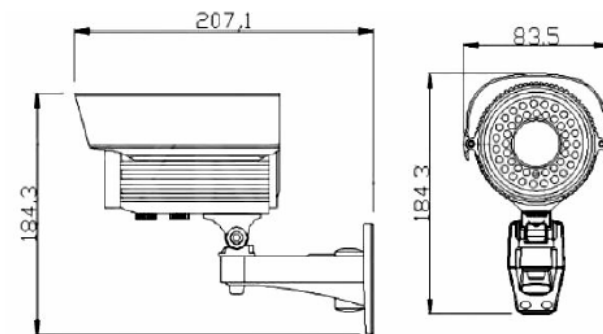

BULLET AHD/CVI/TVI

SCAVD40

General Features :

Weatherproof IR IP66 Camera

DWDR\3DNR\Defog\Sense-up\Smart IR\UTC\OSD\Low Illumination.

2M Pixels Varifocal Lens 2.8-12mm

☉ 5X42PCS IR LED, IR Distance: 40M

Model No.	D40A100	SCAVD40 A130	SCAVD40 A200M	SCAVD40 A200H	SCAVD40 C130L	SCAVD40 C130M	SCAVD40 C130H	SCAVD40 C200M	SCAVD40 C200H	SCAVD40 V130M	SCAVD40 V130H	SCAVD40 V130	SCAVD40 V200M	SCAVD40V200H
Video Output Mode	AHD/CVBS	AHD/CVBS	AHD/CVBS	AHD/CVBS	CVI/CVBS	CVI	CVI/CVBS	CVI	CVI	TVI/CVBS	TVI/CVBS	TVI	TVI	TVI
Camera														
Image Sensor	OV9712S	IMX225	OV2710	IMX322	OV9750	AR0130	IMX225	OV2710	IMX322	OV9750	IMX225	IMX238	OV2710	IMX322
DSP	NVP2431H	NVP2431H	NVP2441H	NVP2441H	HTC960	FH8521+DH9801	HTC960	FH8530C	FH8530C	HTC960	HTC960	FH8521+TP2801	FH8531+TP2801	FH8531+TP2801
Image Resolution	720P/960H	960P/960H	1080P/960H	1080P/960H	960P/960H	960P	960P/960H	1080P	1080P	960P/960H	960P/960H	960P	1080P(960H)	1080P(960H)
Effective Pixels	1.0MP, 1280x720	1.3MP, 1280x960	2.1MP, 1920x1080	2.4MP, 1920x1080	1.3MP, 1280x960	1.3MP, 1280x960	1.3MP, 1280x960	2.1MP, 1920x1080	2.4MP, 1920x1080	1.3MP, 1280x960	1.3MP, 1280x960	1.4MP, 1280x960	2.1MP, 1920x1080	2.4MP, 1920x1080
TV System	PAL/NTSC													
Electronic Shutter	1/25s~1/50,000s , 1/30s~1/60,000s													
Sync System	Internal													
Usable Illumination	0.01Lux	0.005Lux	0.001Lux	0.001Lux	0.01Lux	0.01Lux	0.005Lux	0.01Lux	0.01Lux	0.01Lux	0.005Lux	0.001Lux	0.01Lux	0.01Lux
S/N Ratio	≥50dB													
Scanning System	Progressive Scan													

General

Weatherproof Housing	YES, IP66
Anti-cut Bracket	YES, 3-Axis
Dual Voltage	NO
IR Cut Filter	YES
Heater	NO
Operation Temperature	-10°C ~ +50°C RH95% Max
Storage Temperature	-20°C ~ +60°C RH95% Max
Power Source	DC12V±10%, 700mA
Dimension	207(W)x184(H)x83(D)mm
Weight	1.4Kg