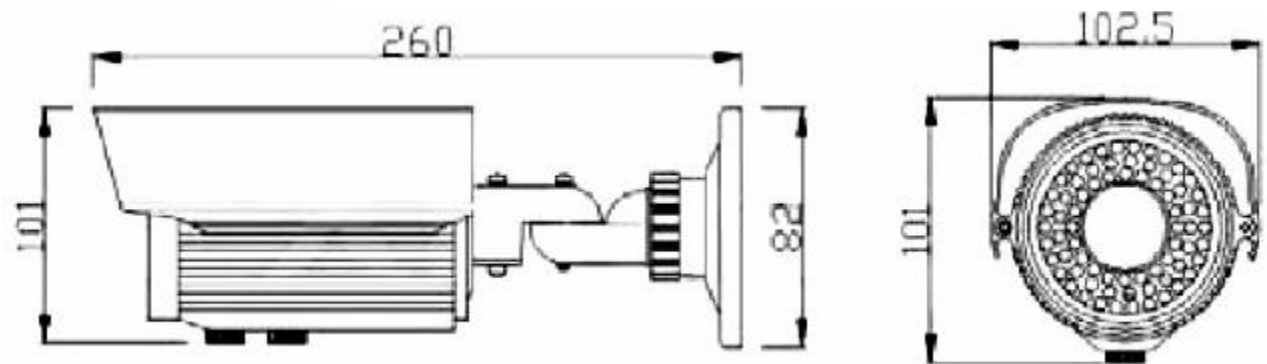

BULLET AHD/CVI/TVI

SCAVD60

General Features :

- Weatherproof IR IP66 Camera
- DWDR/DNR/Defog/Sense-up/Smart IR/IRC/UTC/OSD/Low Illumination
- 2M Pixels Fixed Lens 3.6mm/F2.0
- Φ 5X72PCS IR LED, IR Distance: 60M

General

Weatherproof Housing	YES, IP66
Anti-cut Bracket	YES, 3-Axis
Dual Voltage	NO
IR Cut Filter	YES
Heater	NO
Operation Temperature	-10°C ~ +50°C RH95% Max
Storage Temperature	-20°C ~ +60°C RH95% Max
Power Source	DC12V±10%, 1000mA
Dimension	255(W)x110(H)x105(D)mm
Weight	1.7Kg