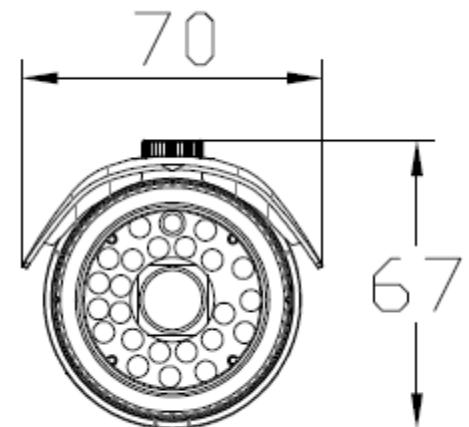

### General Features :

IR Bullet AHD/CVI/TVI

3.6mm/20M/720P

Model NO.	SCAVDN20A100	SCAVDN20A130	SCAVDN20A200M	SCAVDN20A200H
Video Output Mode	AHD/CVBS	AHD/CVBS	AHD/CVBS	AHD/CVBS
<b>Camera</b>				
Image Sensor	OV9712S	IMX225	OV2710	IMX322
DSP	NVP2431H	NVP2431H	NVP2441H	NVP2441H
Image Resolution	720P/960H	960P/960H	1080P/960H	1080P/960H
Effective Pixels	1.0MP, 1280x720	1.3MP, 1280x960	2.1MP, 1920x1080	2.4MP, 1920x1080
TV System	PAL/NTSC			
Electronic Shutter	1/25s~1/50,000s , 1/30s~1/60,000s			
Sync System	Internal			
Usable Illumination	0.01Lux	0.005Lux	0.001Lux	0.001Lux
S/N Ratio	≥50dB			
Scanning System	Progressive Scan			
<b>Lens</b>				

## General

Weatherproof Housing	YES, IP66
Anti-cut Bracket	YES, 3-Axis
Dual Voltage	NO
IR Cut Filter	YES
Heater	NO
Operation Temperature	-10°C ~ +50°C RH95% Max
Storage Temperature	-20°C ~ +60°C RH95% Max
Power Source	DC12V±10%, 500mA
Dimension	185(W) x 115(H) x 85(D)mm
Weight	450g