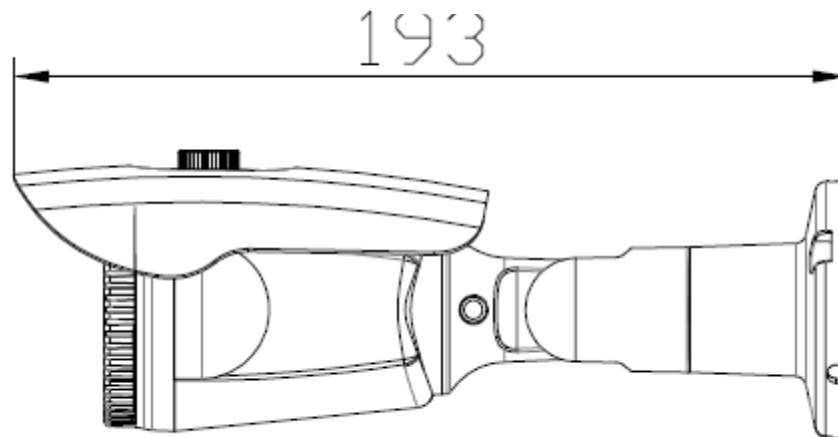

### General Features :

IR Bullet AHD/CVI/TVI

3.6mm/20M/720P

Model NO.	SCAVDN20A100	SCAVDN20A130	SCAVDN20A200M	SCAVDN20A200H
Video Output Mode	AHD/CVBS	AHD/CVBS	AHD/CVBS	AHD/CVBS
<b>Camera</b>				
Image Sensor	OV9712S	IMX225	OV2710	IMX322
DSP	NVP2431H	NVP2431H	NVP2441H	NVP2441H
Image Resolution	720P/960H	960P/960H	1080P/960H	1080P/960H
Effective Pixels	1.0MP, 1280x720	1.3MP, 1280x960	2.1MP, 1920x1080	2.4MP, 1920x1080
TV System	PAL/NTSC			
Electronic Shutter	1/25s~1/50,000s , 1/30s~1/60,000s			
Sync System	Internal			
Usable Illumination	0.01Lux	0.005Lux	0.001Lux	0.001Lux
S/N Ratio	≥50dB			
Scanning System	Progressive Scan			
<b>Lens</b>				

## General

Weatherproof Housing	YES, IP66
Anti-cut Bracket	YES, 3-Axis
Dual Voltage	NO
IR Cut Filter	YES
Heater	NO
Operation Temperature	-10°C ~ +50°C RH95% Max
Storage Temperature	-20°C ~ +60°C RH95% Max
Power Source	DC12V±10%, 500mA
Dimension	185(W) x 115(H) x 85(D)mm
Weight	450g