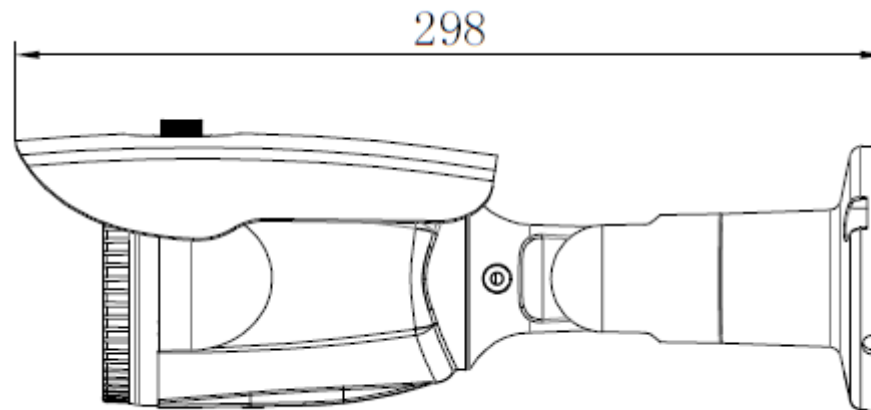

BULLET AH D/C VI/TVI

SCAVDN60

General Features :

Pixels 2M Pixels

Auto Iris Support NO

Infrared LED Φ 5X72PCS

Infrared Distance 60M