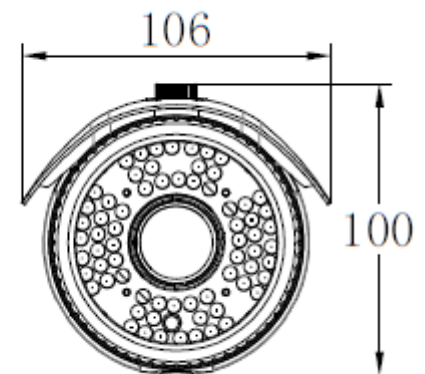

BULLET AH D/C VI/TVI

SCAVDN60

General Features :

Pixels 2M Pixels

Auto Iris Support NO

Infrared LED Φ 5X72PCS

Infrared Distance 60M