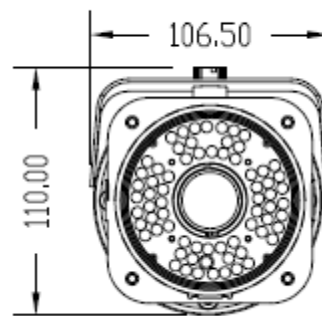

BULLET AH D/C VI/TVI

SCAVE60

General Features :

Pixels 2M Pixels

Auto Iris Support NO

Infrared LED Φ 5X72PCS

Infrared Distance 60M

Model No.	SCAVE60A100	SCAVE60A130	SCAVE60A200M	SCAVE60A200H	SCAVE60C130L	SCAVE60C130M	SCAVE60C130H	SCAVE60C200M	SCAVE60C200H	SCAVE60V130M	SCAVE60V130H	SCAVE60V130	SCAVE60V200M	SCAVE60V200H
Video Output Mode	AHD/CVBS	AHD/CVBS	AHD/CVBS	AHD/CVBS	CVI/CVBS	CVI	CVI/CVBS	CVI	CVI	TVI/CVBS	TVI/CVBS	TVI	TVI	TVI
Camera														
Image Sensor	OV9712S	IMX225	OV2710	IMX322	OV9750	AR0130	IMX225	OV2710	IMX322	OV9750	IMX225	IMX238	OV2710	IMX322
DSP	NVP2431H	NVP2431H	NVP2441H	NVP2441H	HTC960	FH8521+DH9801	HTC960	FH8530C	FH8530C	HTC960	HTC960	FH8521+TP2801	FH8531+TP2801	FH8531+TP2801
Image Resolution	720P/960H	960P/960H	1080P/960H	1080P/960H	960P/960H	960P	960P/960H	1080P	1080P	960P/960H	960P/960H	960P	1080P(960H)	1080P(960H)
Effective Pixels	1.0MP, 1280x720	1.3MP, 1280x960	2.1MP, 1920x1080	2.4MP, 1920x1080	1.3MP, 1280x960	1.3MP, 1280x960	1.3MP, 1280x960	2.1MP, 1920x1080	2.4MP, 1920x1080	1.3MP, 1280x960	1.3MP, 1280x960	1.4MP, 1280x960	2.1MP, 1920x1080	2.4MP, 1920x1080
TV System	PAL/NTSC													
Electronic Shutter	1/25s~1/50,000s , 1/30s~1/60,000s													
Sync System	Internal													
Usable Illumination	0.01Lux	0.005Lux	0.001Lux	0.001Lux	0.01Lux	0.01Lux	0.005Lux	0.01Lux	0.01Lux	0.01Lux	0.005Lux	0.001Lux	0.01Lux	0.01Lux
S/N Ratio	≥50dB													
Scanning System	Progressive Scan													

General

Weatherproof Housing	YES, IP66
Anti-cut Bracket	YES, 3-Axis
Dual Voltage	NO
IR Cut Filter	YES
Heater	NO
Operation Temperature	-10°C ~ +50°C RH95% Max
Storage Temperature	-20°C ~ +60°C RH95% Max
Power Source	DC12V±10%, 1000mA
Dimension	318W)x110(H)x107(D)mm
Weight	1.7Kg