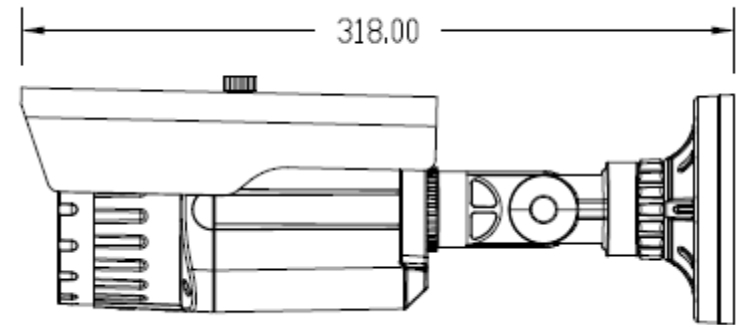

BULLET AH D/C VI/TVI

SCAVE60

General Features :

Pixels 2M Pixels

Auto Iris Support NO

Infrared LED Φ 5X72PCS

Infrared Distance 60M

Model No.	SCAVE60A100	SCAVE60A130	SCAVE60A200M	SCAVE60A200H	SCAVE60C130L	SCAVE60C130M	SCAVE60C130H	SCAVE60C200M	SCAVE60C200H	SCAVE60V130M	SCAVE60V130H	SCAVE60V130	SCAVE60V200M	SCAVE60V200H
Video Output Mode	AHD/CVBS	AHD/CVBS	AHD/CVBS	AHD/CVBS	CVI/CVBS	CVI	CVI/CVBS	CVI	CVI	TVI/CVBS	TVI/CVBS	TVI	TVI	TVI
Camera														
Image Sensor	OV9712S	IMX225	OV2710	IMX322	OV9750	AR0130	IMX225	OV2710	IMX322	OV9750	IMX225	IMX238	OV2710	IMX322
DSP	NVP2431H	NVP2431H	NVP2441H	NVP2441H	HTC960	FH8521+DH9801	HTC960	FH8530C	FH8530C	HTC960	HTC960	FH8521+TP2801	FH8531+TP2801	FH8531+TP2801
Image Resolution	720P/960H	960P/960H	1080P/960H	1080P/960H	960P/960H	960P	960P/960H	1080P	1080P	960P/960H	960P/960H	960P	1080P(960H)	1080P(960H)
Effective Pixels	1.0MP, 1280x720	1.3MP, 1280x960	2.1MP, 1920x1080	2.4MP, 1920x1080	1.3MP, 1280x960	1.3MP, 1280x960	1.3MP, 1280x960	2.1MP, 1920x1080	2.4MP, 1920x1080	1.3MP, 1280x960	1.3MP, 1280x960	1.4MP, 1280x960	2.1MP, 1920x1080	2.4MP, 1920x1080
TV System	PAL/NTSC													
Electronic Shutter	1/25s~1/50,000s , 1/30s~1/60,000s													
Sync System	Internal													
Usable Illumination	0.01Lux	0.005Lux	0.001Lux	0.001Lux	0.01Lux	0.01Lux	0.005Lux	0.01Lux	0.01Lux	0.01Lux	0.005Lux	0.001Lux	0.01Lux	0.01Lux
S/N Ratio	≥50dB													
Scanning System	Progressive Scan													

General

Weatherproof Housing	YES, IP66
Anti-cut Bracket	YES, 3-Axis
Dual Voltage	NO
IR Cut Filter	YES
Heater	NO
Operation Temperature	-10°C ~ +50°C RH95% Max
Storage Temperature	-20°C ~ +60°C RH95% Max
Power Source	DC12V±10%, 1000mA
Dimension	318W)x110(H)x107(D)mm
Weight	1.7Kg