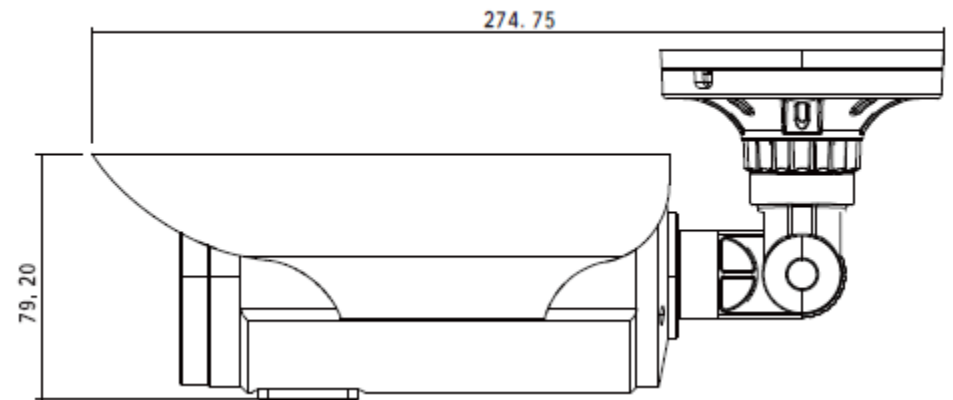

AUTO ZOOM

SCAVEN40X

General Features :

Model NO.	SCAVEN40XHA	SCAVEN40XA130	SCAVEN40XE200
<b>Camera</b>			
Category	Analogue Camera	HD Camera	IP Camera
CCD/CMOS	CCD	CMOS	CMOS
Image Sensor	ICX811AK	IMX238	IMX238
DSP	Effio-A	2431H	A5S66
Horizontal Resolution	720TVL	1.4MP	3MP
Effective Pixels	976(H)×582(V)	1280(H)×960(V)	1280(H)×960(V)
TV System	PAL/NTSC		
Electronic Shutter Time	Auto: PAL 1/50-1/100, 000Sec; NTSC 1/60-1/100, 000Sec	1/25s~1/50,000s , 1/30s~1/60,000s	Auto: PAL 1/1-1/10000Sec; NTSC 1/1-1/10000Sec
Sync System	Internal		External
Usable Illumination	0.001Lux/F2.0	0.001Lux/F2.0	0.001Lux/F2.0
S/N Ratio	≥50dB	≥50dB	≥52dB
Gamma Correction	0.45		
Scanning System	PAL:625 Lines, 50 Field/Sec;NTSC:525 Lines, 60 Field/Sec	Progressive Scan	Progressive Scan
Video Output	Composite Signal (1.0Vp-p, 75Ω)	AHD/CVBS (960H) (BNC)	Network
<b>Lens</b>			

Focus Length	2.8-12mm		
Focus Control	Auto		
Lens Type	Auto		
Pixels	2M Pixels		
Auto Iris Support	Auto		
<b>Night Vision</b>			
Infrared LED	Φ 42X2PCS		
Infrared Distance	40M		
IR Status	Under 10 Lux By CDS		
IR Power On	CDS Auto Control		
<b>Camera Features</b>			
Day/Night	Color/ B&W	Auto (ICR) / Color / B&W	Color/ B&W (IR-CUT )
OSD Menu Language	CN, EN, FR, DE, JP, ES, PT, RU	EN, CN, DE, FRA, IT, ES PL, RU, PT, NL, TR	CN,EN,BG,PL,FA,DE,RU FR,KO,PT,JA,TR,ES,HE,IT
Defog	YES	NO	NO
Sense-up	YES	YES	YES
Smart-IR	YES	NO	YES
Wide Dynamic Range	Super DWDR	DWDR	WDR

Dimension	275(W) x 91(H) x 80(D)mm
Weight	1.4Kg