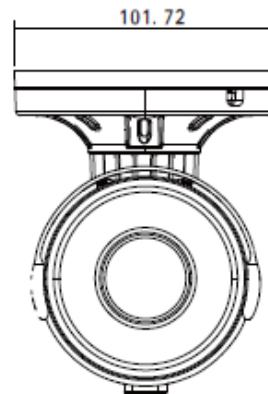

BULLET AHD/CVI/TVI

SCAVEN60

General Features :

Pixels 2M Pixels

Auto Iris Support NO

Infrared LED Φ 5X72PCS

Infrared Distance 60M