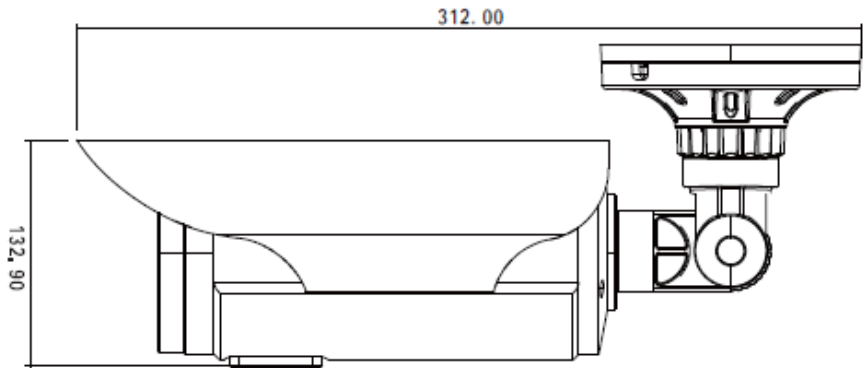

BULLET AHD/CVI/TVI

SCAVEN60

General Features :

Pixels 2M Pixels

Auto Iris Support NO

Infrared LED Φ 5X72PCS

Infrared Distance 60M