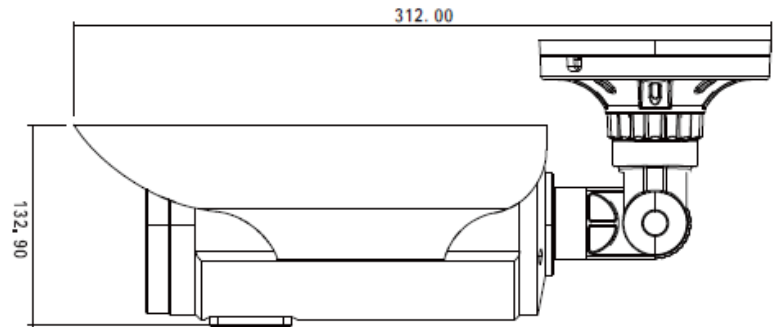

AUTO ZOOM

SCAVEN60X

General Features :

Model NO.	SCAVEN60XHA	SCAVEN60XA130	SCAVEN60XE200
<b>Camera</b>			
Category	Analogue Camera	HD Camera	IP Camera
CCD/CMOS	CCD	CMOS	CMOS
Image Sensor	ICX811AK	IMX238	IMX238
DSP	Effio-A	2431H	A5S66
Horizontal Resolution	720TVL	1.4MP	3MP
Effective Pixels	976(H)×582(V)	1280(H)×960(V)	1280(H)×960(V)
TV System	PAL/NTSC		
Electronic Shutter Time	Auto: PAL 1/50-1/100, 000Sec; NTSC 1/60-1/100, 000Sec	1/25s~1/50,000s , 1/30s~1/60,000s	Auto: PAL 1/1-1/10000Sec; NTSC 1/1-1/10000Sec
Sync System	Internal		External
Usable Illumination	0.001Lux/F2.0	0.001Lux/F2.0	0.001Lux/F2.0
S/N Ratio	≥50dB	≥50dB	≥52dB
Gamma Correction	0.45		
Scanning System	PAL:625 Lines, 50 Field/Sec;NTSC:525 Lines, 60 Field/Sec	Progressive Scan	Progressive Scan
Video Output	Composite Signal (1.0Vp-p, 75Ω)	AHD/CVBS (960H) (BNC)	Network
<b>Lens</b>			

Dimension	312(W) x 133(H) x 102(D)mm
Weight	1.85KG