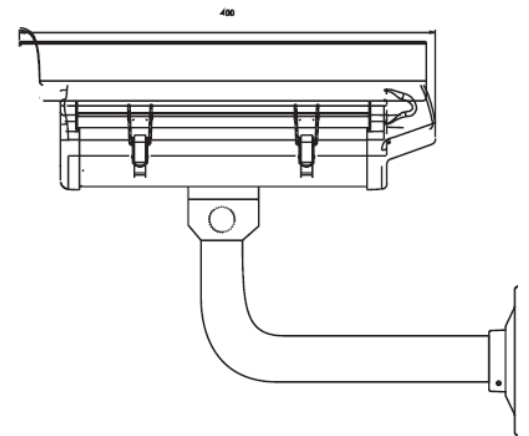

VARIFOCAL BULLET IR CAMERAS SCAVH80

General Features :

Weatherproof IR IP66 Camera

DWDR\3DNR\Defog\Sense-up\Smart IR\UTC\OSD\Low Illumination.

2M Pixels Varifocal Lens 6-22mm

☪ 42X4PCS Array IR, IR Distance: 80M

Storage Temperature	-20°C ~ +60°C RH95% Max
Power Source	DC12V±10%, 800mA
Dimension	230(W)x180(H)x115(D)mm
Weight	2.5Kg