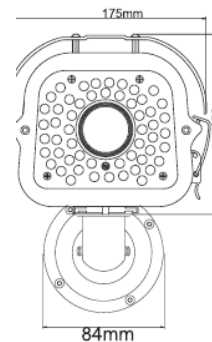

VARIFOCAL BULLET IR CAMERAS SCAVH80

General Features :

Weatherproof IR IP66 Camera

DWDR\3DNR\Defog\Sense-up\Smart IR\UTC\OSD\Low Illumination.

2M Pixels Varifocal Lens 6-22mm

☪ 42X4PCS Array IR, IR Distance: 80M

Model NO.	SCAVH80HV	SCAVH80HA	SCAVH80S70	SCAVH80B65	SCAVH80HS	SCAVH80HP	SCAVH80HN	SCAVH80P80
Camera								
CCD/CMOS	CCD				CMOS			
Image Sensor	ICX663AK	ICX811AK	ICX811AK	ICX639BK	IMX238	IMX238	HS1200	PC1099N
DSP	CXD4141GG	CXD4151GG	CXD4140AGG	NVP2090	FH8526	FH8520	FH8526	/
Horizontal Resolution	720TV Lines	720TV Lines	700TV Lines	650TV Lines	1200TV Lines	1000TV Lines	1200TVL	800TV Lines
Effective Pixels	976(H)×582(V)	976(H)×582(V)	976(H)×582(V)	752(H)×582(V)	1305(H)X1049(V)	1305(H)X1049(V)	1296(H)X964(v)	960(H)×480(V)
TV System	PAL/NTSC							
Electronic Shutter Time	Auto: PAL 1/50-1/100, 000Sec; NTSC 1/60-1/100, 000Sec							
Sync System	Internal							
Usable Illumination	0.001Lux/F2.0	0.001Lux/F2.0	0.001Lux/F2.0	0.01Lux/F2.0	0.01Lux/F2.0	0.01Lux/F2.0	0.01Lux/F2.0	0.1Lux/F2.0
S/N Ratio	≥52dB	≥52dB	≥52dB	≥50dB	≥50dB	≥50dB	≥44dB	≥50dB
Gamma Correction	0.45							
Scanning System	PAL:625 Lines, 50 Field/Sec;NTSC:525 Lines, 60 Field/Sec							
Video Output	Composite Signal (1.0Vp-p, 75Ω)							

Storage Temperature	-20°C ~ +60°C RH95% Max
Power Source	DC12V±10%, 800mA
Dimension	230(W)x180(H)x115(D)mm
Weight	2.5Kg