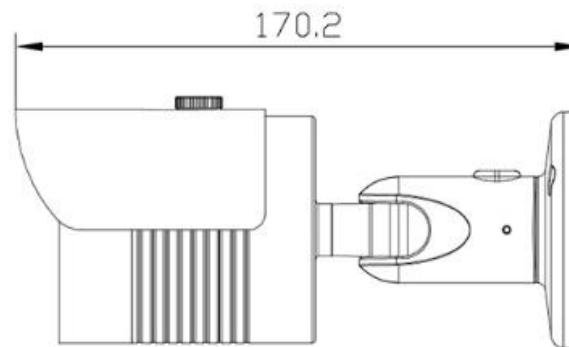

BULLET HD IP CAMERAS

SCAVHN30

General Features :

IR Bullet IP66, 3.6mm Fixed Lens, 30m Night Vision

Sensor: SONY\Aptina\OmniVision

DSP: Hisilicon\TI \ Ambarella

ONVIF 2.4, NVR\CMS\Web Recording

1080P\P2P\POE\IR-CUT

Model NO.	SCAVHN30H130	SCAVHN30H200	SCAVHN30H400	SCAVHN30M200	SCAVHN30M400	SCAVHN30E200	SCAVHN30E300
Camera							
Image Sensor	IMX238	IMX222	OV4689	OV2710	OV4689	IMX322	IMX124
Main processor	HI3518C	HI3516C	HI3516D	GM8136S	GM8138S	A5S66	S2L
Resolution	960P	1080P	1.5K	1080P	1.5K	1080P	1080P
Effective Pixels	1280(H)*960(V)	1920(H)*1080(V)	2688 (H) *1520 (V)	1920(H)*1080(V)	2688 (H) *1520 (V)	1920(H)*1080(V)	2048(H)*1536(V)
TV System	PAL/NTSC						
Electronic Shutter Time	Auto: PAL 1/1-1/10000Sec; NTSC 1/1-1/10000Sec						
Sync System	Internal	Internal	External	Internal	External	External	External
Usable Illumination	0.01Lux	0.01Lux	0.01Lux	0.01Lux	0.01Lux	0.01Lux	0.1Lux
S/N Ratio	≥52dB						
Scanning System	Progressive						
Video Output	Network						
Lens							
Focus Length	Board Lens 3.6mm/F2.0						
Focus Control	Fixed						
Lens Type	Fixed						
Pixels	2M Pixels	3M Pixels	4M Pixels	3M Pixels	4M Pixels	3M Pixels	3M Pixels
Night Vision							
Infrared LED	Φ 5X36PCS						
Infrared Distance	30M						

Language	Chinese Simplified, Chinese Traditional, English, Bulgarian, Polish, Farsi, German, Russian, French, Korean, Portuguese, Japanese, Turkish, Spanish, Hebrew, Italian
General	
Housing	Weatherproof , IP66
Anti-cut Bracket	YES, 3-Axis
IR Cut Filter	YES
Operation Temperature	-10°C ~ +50°C RH95% Max
Storage Temperature	-20°C ~ +60°C RH95% Max
Power Source	DC12V±10%, 700mA
Dimension	177(W)x76(H)x74(D)mm
Weight	700g