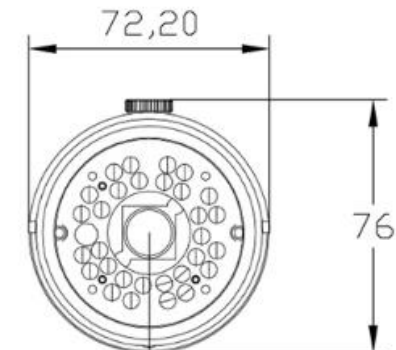

BULLET HD IP CAMERAS

SCAVHN30

General Features :

IR Bullet IP66, 3.6mm Fixed Lens, 30m Night Vision

Sensor: SONY\Aptina\OmniVision

DSP: Hisilicon\TI \ Ambarella

ONVIF 2.4, NVR\CMS\Web Recording

1080P\P2P\POE\IR-CUT

Model NO.	SCAVHN30H130	SCAVHN30H200	SCAVHN30H400	SCAVHN30M200	SCAVHN30M400	SCAVHN30E200	SCAVHN30E300
Camera							
Image Sensor	IMX238	IMX222	OV4689	OV2710	OV4689	IMX322	IMX124
Main processor	HI3518C	HI3516C	HI3516D	GM8136S	GM8138S	A5S66	S2L
Resolution	960P	1080P	1.5K	1080P	1.5K	1080P	1080P
Effective Pixels	1280(H)*960(V)	1920(H)*1080(V)	2688 (H) *1520 (V)	1920(H)*1080(V)	2688 (H) *1520 (V)	1920(H)*1080(V)	2048(H)*1536(V)
TV System	PAL/NTSC						
Electronic Shutter Time	Auto: PAL 1/1-1/10000Sec; NTSC 1/1-1/10000Sec						
Sync System	Internal	Internal	External	Internal	External	External	External
Usable Illumination	0.01Lux	0.01Lux	0.01Lux	0.01Lux	0.01Lux	0.01Lux	0.1Lux
S/N Ratio	≥52dB						
Scanning System	Progressive						
Video Output	Network						
Lens							
Focus Length	Board Lens 3.6mm/F2.0						
Focus Control	Fixed						
Lens Type	Fixed						
Pixels	2M Pixels	3M Pixels	4M Pixels	3M Pixels	4M Pixels	3M Pixels	3M Pixels
Night Vision							
Infrared LED	Φ 5X36PCS						
Infrared Distance	30M						

Language	Chinese Simplified, Chinese Traditional, English, Bulgarian, Polish, Farsi, German, Russian, French, Korean, Portuguese, Japanese, Turkish, Spanish, Hebrew, Italian
General	
Housing	Weatherproof , IP66
Anti-cut Bracket	YES, 3-Axis
IR Cut Filter	YES
Operation Temperature	-10°C ~ +50°C RH95% Max
Storage Temperature	-20°C ~ +60°C RH95% Max
Power Source	DC12V±10%, 700mA
Dimension	177(W)x76(H)x74(D)mm
Weight	700g