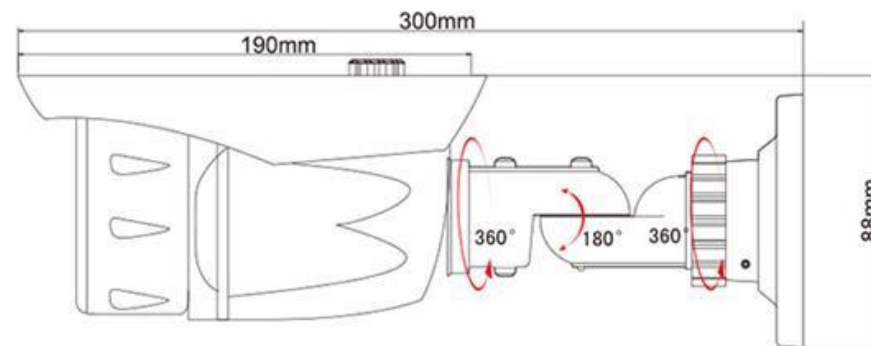

### General Features :

- Weatherproof IR IP66 Camera
- DWDR/DNR/Defog/Sense-up/Smart IR/IRC/UTC/OSD/Low Illumination
- 2M Pixels Fixed Lens 3.6mm/F2.0
- ☉ 5X72PCS IR LED, IR Distance: 60M

Model No.	SCAVK60 A100	SCAVK60 A130	SCAVK60 A200M	SCAVK60 A200H	SCAVK60 C130L	SCAVK60C 130M	SCAVK60C 130H	SCAVK60C 200M	SCAVK60C 200H	SCAVK60 V130M	SCAVK60 V130H	SCAVK60 V130	SCAVK60 V200M	SCAVK60V200 H
Video Output Mode	AHD/CVBS	AHD/CVBS	AHD/CVBS	AHD/CVBS	CVI/CVBS	CVI	CVI/CVBS	CVI	CVI	TVI/CVBS	TVI/CVBS	TVI	TVI	TVI
<b>Camera</b>														
Image Sensor	OV9712S	IMX225	OV2710	IMX322	OV9750	AR0130	IMX225	OV2710	IMX322	OV9750	IMX225	IMX238	OV2710	IMX322
DSP	NVP2431H	NVP2431H	NVP2441H	NVP2441H	HTC960	FH8521+DH9801	HTC960	FH8530C	FH8530C	HTC960	HTC960	FH8521+TP2801	FH8531+TP2801	FH8531+TP2801
Image Resolution	720P/960H	960P/960H	1080P/960H	1080P/960H	960P/960H	960P	960P/960H	1080P	1080P	960P/960H	960P/960H	960P	1080P(960H)	1080P(960H)
Effective Pixels	1.0MP, 1280x720	1.3MP, 1280x960	2.1MP, 1920x1080	2.4MP, 1920x1080	1.3MP, 1280x960	1.3MP, 1280x960	1.3MP, 1280x960	2.1MP, 1920x1080	2.4MP, 1920x1080	1.3MP, 1280x960	1.3MP, 1280x960	1.4MP, 1280x960	2.1MP, 1920x1080	2.4MP, 1920x1080
TV System	PAL/NTSC													
Electronic Shutter	1/25s~1/50,000s, 1/30s~1/60,000s													
Sync System	Internal													
Usable Illumination	0.01Lux	0.005Lux	0.001Lux	0.001Lux	0.01Lux	0.01Lux	0.005Lux	0.01Lux	0.01Lux	0.01Lux	0.005Lux	0.001Lux	0.01Lux	0.01Lux
S/N Ratio	≥50dB													
Scanning System	Progressive Scan													
<b>Lens</b>														
Focus Length	2.8-12mm													

## General

Weatherproof Housing	YES, IP66
Anti-cut Bracket	YES, 3-Axis
Dual Voltage	NO
IR Cut Filter	YES
Heater	NO
Operation Temperature	-10°C ~ +50°C RH95% Max
Storage Temperature	-20°C ~ +60°C RH95% Max
Power Source	DC12V±10%, 1000mA
Dimension	295(W)x120(H)x103(D)mm
Weight	1.7Kg