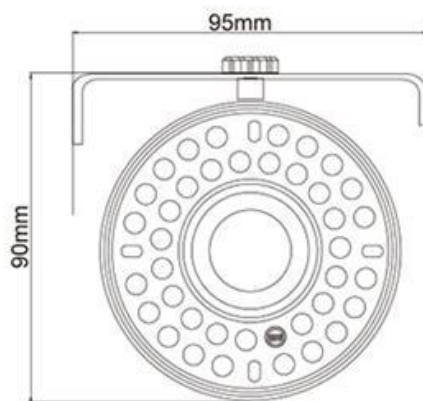

### General Features :

- Weatherproof IR IP66 Camera
- DWDR/DNR/Defog/Sense-up/Smart IR/IRC/UTC/OSD/Low Illumination
- 2M Pixels Fixed Lens 3.6mm/F2.0
- ☉ 5X72PCS IR LED, IR Distance: 60M

Model No.	SCAVK60 A100	SCAVK60 A130	SCAVK60 A200M	SCAVK60 A200H	SCAVK60 C130L	SCAVK60C 130M	SCAVK60C 130H	SCAVK60C 200M	SCAVK60C 200H	SCAVK60 V130M	SCAVK60 V130H	SCAVK60 V130	SCAVK60 V200M	SCAVK60V200 H
Video Output Mode	AHD/CVBS	AHD/CVBS	AHD/CVBS	AHD/CVBS	CVI/CVBS	CVI	CVI/CVBS	CVI	CVI	TVI/CVBS	TVI/CVBS	TVI	TVI	TVI
<b>Camera</b>														
Image Sensor	OV9712S	IMX225	OV2710	IMX322	OV9750	AR0130	IMX225	OV2710	IMX322	OV9750	IMX225	IMX238	OV2710	IMX322
DSP	NVP2431H	NVP2431H	NVP2441H	NVP2441H	HTC960	FH8521+DH9801	HTC960	FH8530C	FH8530C	HTC960	HTC960	FH8521+TP2801	FH8531+TP2801	FH8531+TP2801
Image Resolution	720P/960H	960P/960H	1080P/960H	1080P/960H	960P/960H	960P	960P/960H	1080P	1080P	960P/960H	960P/960H	960P	1080P(960H)	1080P(960H)
Effective Pixels	1.0MP, 1280x720	1.3MP, 1280x960	2.1MP, 1920x1080	2.4MP, 1920x1080	1.3MP, 1280x960	1.3MP, 1280x960	1.3MP, 1280x960	2.1MP, 1920x1080	2.4MP, 1920x1080	1.3MP, 1280x960	1.3MP, 1280x960	1.4MP, 1280x960	2.1MP, 1920x1080	2.4MP, 1920x1080
TV System	PAL/NTSC													
Electronic Shutter	1/25s~1/50,000s, 1/30s~1/60,000s													
Sync System	Internal													
Usable Illumination	0.01Lux	0.005Lux	0.001Lux	0.001Lux	0.01Lux	0.01Lux	0.005Lux	0.01Lux	0.01Lux	0.01Lux	0.005Lux	0.001Lux	0.01Lux	0.01Lux
S/N Ratio	≥50dB													
Scanning System	Progressive Scan													
<b>Lens</b>														
Focus Length	2.8-12mm													

## General

Weatherproof Housing	YES, IP66
Anti-cut Bracket	YES, 3-Axis
Dual Voltage	NO
IR Cut Filter	YES
Heater	NO
Operation Temperature	-10°C ~ +50°C RH95% Max
Storage Temperature	-20°C ~ +60°C RH95% Max
Power Source	DC12V±10%, 1000mA
Dimension	295(W)x120(H)x103(D)mm
Weight	1.7Kg