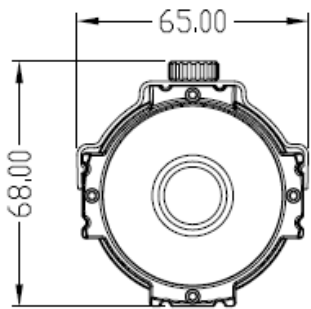

BULLET AHD/CVI/TVI

SCAVP20

General Features :

2M Pixels Fixed Lens 3.6mm/F2.0

☉ 5X24PCS IR LED, IR Distance: 20M

| Model NO. | SCAVP20A100 | SCAVP20A130 | SCAVP20A200M | SCAVP20A200H |
|---------------------|-----------------------------------|-----------------|------------------|------------------|
| Video Output Mode | AHD/CVBS | AHD/CVBS | AHD/CVBS | AHD/CVBS |
| Camera | | | | |
| Image Sensor | OV9712S | IMX225 | OV2710 | IMX322 |
| DSP | NVP2431H | NVP2431H | NVP2441H | NVP2441H |
| Image Resolution | 720P/960H | 960P/960H | 1080P/960H | 1080P/960H |
| Effective Pixels | 1.0MP, 1280x720 | 1.3MP, 1280x960 | 2.1MP, 1920x1080 | 2.4MP, 1920x1080 |
| TV System | PAL/NTSC | | | |
| Electronic Shutter | 1/25s~1/50,000s , 1/30s~1/60,000s | | | |
| Sync System | Internal | | | |
| Usable Illumination | 0.01Lux | 0.005Lux | 0.001Lux | 0.001Lux |
| S/N Ratio | ≥50dB | | | |
| Scanning System | Progressive Scan | | | |
| Lens | | | | |

| | |
|-------------------|-----------------------|
| Focus Length | Board Lens 3.6mm/F2.0 |
| Focus Control | Fixed |
| Lens Type | Fixed |
| Pixels | 2M Pixels |
| Auto Iris Support | NO |

Night Vision