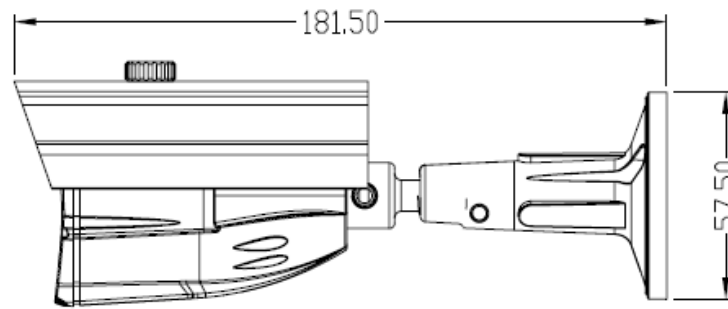

BULLET AHD/CVI/TVI

SCAVP20

General Features :

2M Pixels Fixed Lens 3.6mm/F2.0

☉ 5X24PCS IR LED, IR Distance: 20M

| Model NO. | SCAVP20A100 | SCAVP20A130 | SCAVP20A200M | SCAVP20A200H |
|---------------------|-----------------------------------|-----------------|------------------|------------------|
| Video Output Mode | AHD/CVBS | AHD/CVBS | AHD/CVBS | AHD/CVBS |
| Camera | | | | |
| Image Sensor | OV9712S | IMX225 | OV2710 | IMX322 |
| DSP | NVP2431H | NVP2431H | NVP2441H | NVP2441H |
| Image Resolution | 720P/960H | 960P/960H | 1080P/960H | 1080P/960H |
| Effective Pixels | 1.0MP, 1280x720 | 1.3MP, 1280x960 | 2.1MP, 1920x1080 | 2.4MP, 1920x1080 |
| TV System | PAL/NTSC | | | |
| Electronic Shutter | 1/25s~1/50,000s , 1/30s~1/60,000s | | | |
| Sync System | Internal | | | |
| Usable Illumination | 0.01Lux | 0.005Lux | 0.001Lux | 0.001Lux |
| S/N Ratio | ≥50dB | | | |
| Scanning System | Progressive Scan | | | |
| Lens | | | | |