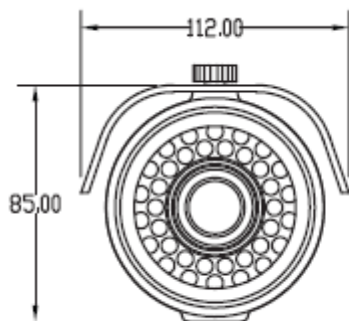

BULLET AHD/CVI/TVI

SCAVP40

General Features :

Pixels 2M Pixels

Auto Iris Support NO

Infrared LED Φ 5X42PCS

Infrared Distance 40M