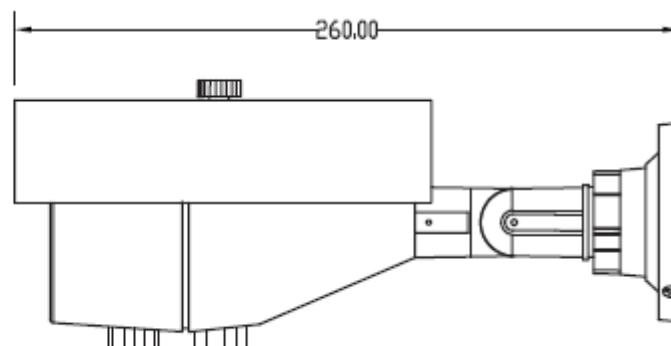

BULLET AHD/CVI/TVI

SCAVP40

General Features :

Pixels 2M Pixels

Auto Iris Support NO

Infrared LED Φ 5X42PCS

Infrared Distance 40M