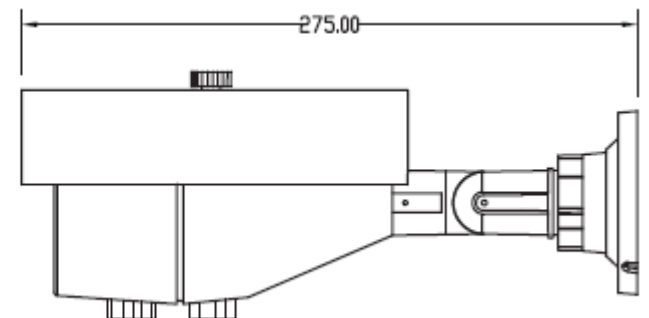

BULLET AH D/C VI/TVI

SCAVP60

General Features :

Pixels 2M Pixels

Auto Iris Support NO

Infrared LED Φ 5X72PCS

Infrared Distance 60M

Model No.	SCAVP60 A100	SCAVP60 A130	SCAVP60 A200M	SCAVP60 A200H	SCAVP60 C130L	SCAVP60C 130M	SCAVP60C 130H	SCAVP60C 200M	SCAVP60C 200H	SCAVP60 V130M	SCAVP60 V130H	SCAVP60 V130	SCAVP60 V200M	SCAVP60V200 H
Video Output Mode	AHD/CVBS	AHD/CVBS	AHD/CVBS	AHD/CVBS	CVI/CVBS	CVI	CVI/CVBS	CVI	CVI	TVI/CVBS	TVI/CVBS	TVI	TVI	TVI
Camera														
Image Sensor	OV9712S	IMX225	OV2710	IMX322	OV9750	AR0130	IMX225	OV2710	IMX322	OV9750	IMX225	IMX238	OV2710	IMX322
DSP	NVP2431H	NVP2431H	NVP2441H	NVP2441H	HTC960	FH8521+DH9801	HTC960	FH8530C	FH8530C	HTC960	HTC960	FH8521+TP2801	FH8531+TP2801	FH8531+TP2801
Image Resolution	720P/960H	960P/960H	1080P/960H	1080P/960H	960P/960H	960P	960P/960H	1080P	1080P	960P/960H	960P/960H	960P	1080P(960H)	1080P(960H)
Effective Pixels	1.0MP, 1280x720	1.3MP, 1280x960	2.1MP, 1920x1080	2.4MP, 1920x1080	1.3MP, 1280x960	1.3MP, 1280x960	1.3MP, 1280x960	2.1MP, 1920x1080	2.4MP, 1920x1080	1.3MP, 1280x960	1.3MP, 1280x960	1.4MP, 1280x960	2.1MP, 1920x1080	2.4MP, 1920x1080
TV System	PAL/NTSC													
Electronic Shutter	1/25s~1/50,000s, 1/30s~1/60,000s													
Sync System	Internal													
Usable Illumination	0.01Lux	0.005Lux	0.001Lux	0.001Lux	0.01Lux	0.01Lux	0.005Lux	0.01Lux	0.01Lux	0.01Lux	0.005Lux	0.001Lux	0.01Lux	0.01Lux
S/N Ratio	≥50dB													
Scanning System	Progressive Scan													
Lens														

Focus Length	2.8-12mm
Focus Control	Manual
Lens Type	Manual
Pixels	2M Pixels
Auto Iris Support	NO

Night Vision

Infrared LED	☉ 5X72PCS
Infrared Distance	60M
IR Status	Under 10 Lux by CDS
IR Power On	CDS Auto Control

General

Weatherproof Housing	YES, IP66
Anti-cut Bracket	YES, 3-Axis
Dual Voltage	NO
IR Cut Filter	YES
Heater	NO
Operation Temperature	-10°C ~ +50°C RH95% Max
Storage Temperature	-20°C ~ +60°C RH95% Max
Power Source	DC12V±10%, 1000mA
Dimension	275(W)x125(H)x105(D)mm
Weight	1.7Kg