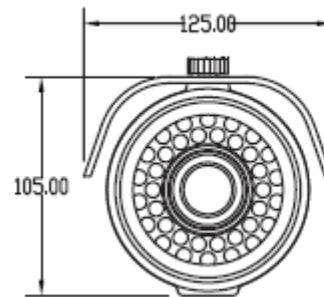

BULLET AH D/C VI/TVI

SCAVP60

General Features :

Pixels 2M Pixels

Auto Iris Support NO

Infrared LED Φ 5X72PCS

Infrared Distance 60M

Model No.	SCAVP60 A100	SCAVP60 A130	SCAVP60 A200M	SCAVP60 A200H	SCAVP60 C130L	SCAVP60C 130M	SCAVP60C 130H	SCAVP60C 200M	SCAVP60C 200H	SCAVP60 V130M	SCAVP60 V130H	SCAVP60 V130	SCAVP60 V200M	SCAVP60V200 H
Video Output Mode	AHD/CVBS	AHD/CVBS	AHD/CVBS	AHD/CVBS	CVI/CVBS	CVI	CVI/CVBS	CVI	CVI	TVI/CVBS	TVI/CVBS	TVI	TVI	TVI
Camera														
Image Sensor	OV9712S	IMX225	OV2710	IMX322	OV9750	AR0130	IMX225	OV2710	IMX322	OV9750	IMX225	IMX238	OV2710	IMX322
DSP	NVP2431H	NVP2431H	NVP2441H	NVP2441H	HTC960	FH8521+DH9801	HTC960	FH8530C	FH8530C	HTC960	HTC960	FH8521+TP2801	FH8531+TP2801	FH8531+TP2801
Image Resolution	720P/960H	960P/960H	1080P/960H	1080P/960H	960P/960H	960P	960P/960H	1080P	1080P	960P/960H	960P/960H	960P	1080P(960H)	1080P(960H)
Effective Pixels	1.0MP, 1280x720	1.3MP, 1280x960	2.1MP, 1920x1080	2.4MP, 1920x1080	1.3MP, 1280x960	1.3MP, 1280x960	1.3MP, 1280x960	2.1MP, 1920x1080	2.4MP, 1920x1080	1.3MP, 1280x960	1.3MP, 1280x960	1.4MP, 1280x960	2.1MP, 1920x1080	2.4MP, 1920x1080
TV System	PAL/NTSC													
Electronic Shutter	1/25s~1/50,000s, 1/30s~1/60,000s													
Sync System	Internal													
Usable Illumination	0.01Lux	0.005Lux	0.001Lux	0.001Lux	0.01Lux	0.01Lux	0.005Lux	0.01Lux	0.01Lux	0.01Lux	0.005Lux	0.001Lux	0.01Lux	0.01Lux
S/N Ratio	≥50dB													
Scanning System	Progressive Scan													
Lens														

Focus Length	2.8-12mm
Focus Control	Manual
Lens Type	Manual
Pixels	2M Pixels
Auto Iris Support	NO

Night Vision

Infrared LED	☉ 5X72PCS
Infrared Distance	60M
IR Status	Under 10 Lux by CDS
IR Power On	CDS Auto Control

General

Weatherproof Housing	YES, IP66
Anti-cut Bracket	YES, 3-Axis
Dual Voltage	NO
IR Cut Filter	YES
Heater	NO
Operation Temperature	-10°C ~ +50°C RH95% Max
Storage Temperature	-20°C ~ +60°C RH95% Max
Power Source	DC12V±10%, 1000mA
Dimension	275(W)x125(H)x105(D)mm
Weight	1.7Kg