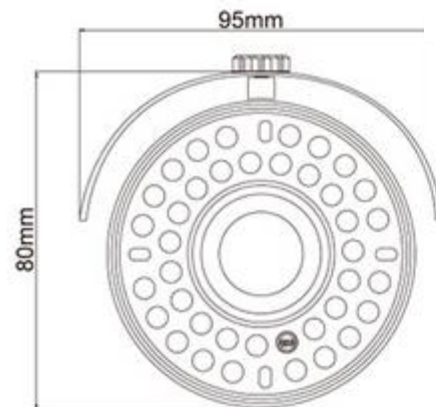

BULLET AHD/CVI/TVI

SCAVT25

General Features :

IR Bullet AHD/CVI/TVI
3.6mm/25M/720P

Model No.	SCAVT25 A100	SCAVT25 A130	SCAVT25 A200M	SCAVT25 A200H	SCAVT25 5C130L	SCAVT25C 130M	SCAVT25C 130H	SCAVT25C 200M	SCAVT25C 200H	SCAVT25 V130M	SCAVT25 V130H	SCAVT25 V130	SCAVT25 V200M	SCAVT25V200 H
Video Output Mode	AHD/CVBS	AHD/CVBS	AHD/CVBS	AHD/CVBS	CVI/CVBS	CVI	CVI/CVBS	CVI	CVI	TVI/CVBS	TVI/CVBS	TVI	TVI	TVI
Camera														
Image Sensor	OV9712S	IMX225	OV2710	IMX322	OV9750	AR0130	IMX225	OV2710	IMX322	OV9750	IMX225	IMX238	OV2710	IMX322
DSP	NVP2431H	NVP2431H	NVP2441H	NVP2441H	HTC960	FH8521+D H9801	HTC960	FH8530C	FH8530C	HTC960	HTC960	FH8521+TP 2801	FH8531+TP 2801	FH8531+TP2801
Image Resolution	720P/960H	960P/960H	1080P/960H	1080P/960H	960P/960H	960P	960P/960H	1080P	1080P	960P/960H	960P/960H	960P	1080P(960H)	1080P(960H)
Effective Pixels	1.0MP, 1280x720	1.3MP, 1280x960	2.1MP, 1920x1080	2.4MP, 1920x1080	1.3MP, 1280x960	1.3MP, 1280x960	1.3MP, 1280x960	2.1MP, 1920x1080	2.4MP, 1920x1080	1.3MP, 1280x960	1.3MP, 1280x960	1.4MP, 1280x960	2.1MP, 1920x1080	2.4MP, 1920x1080
TV System	PAL/NTSC													
Electronic Shutter	1/25s~1/50,000s, 1/30s~1/60,000s													
Sync System	Internal													
Usable Illumination	0.01Lux	0.005Lux	0.001Lux	0.001Lux	0.01Lux	0.01Lux	0.005Lux	0.01Lux	0.01Lux	0.01Lux	0.005Lux	0.001Lux	0.01Lux	0.01Lux
S/N Ratio	≥50dB													

Scanning System	Progressive Scan
Lens	
Focus Length	Board Lens 3.6mm/F2.0
Focus Control	Fixed
Lens Type	Fixed
Pixels	2M Pixels
Auto Iris Support	NO
Night Vision	
Infrared LED	Φ 5X30PCS
Infrared Distance	25M
IR Status	Under 10 Lux by CDS
IR Power On	CDS Auto Control
Camera Features	

General	
Weatherproof Housing	YES, IP66
Anti-cut Bracket	YES, 3-Axis
Dual Voltage	NO
IR Cut Filter	YES

Heater	NO
Operation Temperature	-10°C ~ +50°C RH95% Max
Storage Temperature	-20°C ~ +60°C RH95% Max
Power Source	DC12V±10%, 500mA
Dimension	196(W) x 89(H) x 75(D)mm
Weight	880g