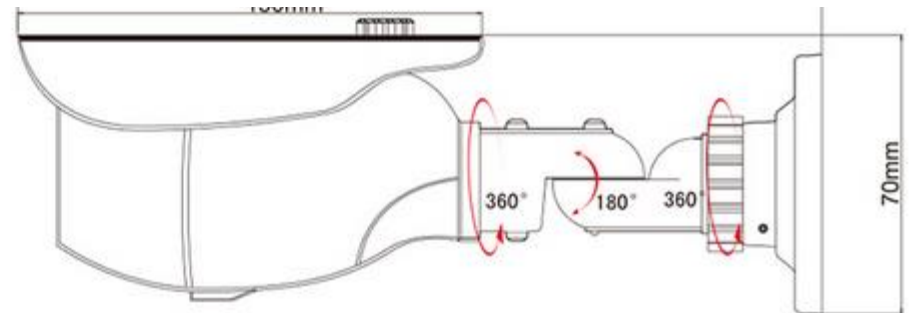

BULLET AHD/CVI/TVI

SCAVT25

General Features :

IR Bullet AHD/CVI/TVI
3.6mm/25M/720P

Model No.	SCAVT25 A100	SCAVT25 A130	SCAVT25 A200M	SCAVT25 A200H	SCAVT25 5C130L	SCAVT25C 130M	SCAVT25C 130H	SCAVT25C 200M	SCAVT25C 200H	SCAVT25 V130M	SCAVT25 V130H	SCAVT25 V130	SCAVT25 V200M	SCAVT25V200 H
Video Output Mode	AHD/CVBS	AHD/CVBS	AHD/CVBS	AHD/CVBS	CVI/CVBS	CVI	CVI/CVBS	CVI	CVI	TVI/CVBS	TVI/CVBS	TVI	TVI	TVI
Camera														
Image Sensor	OV9712S	IMX225	OV2710	IMX322	OV9750	AR0130	IMX225	OV2710	IMX322	OV9750	IMX225	IMX238	OV2710	IMX322
DSP	NVP2431H	NVP2431H	NVP2441H	NVP2441H	HTC960	FH8521+D H9801	HTC960	FH8530C	FH8530C	HTC960	HTC960	FH8521+TP 2801	FH8531+TP 2801	FH8531+TP2801
Image Resolution	720P/960H	960P/960H	1080P/960H	1080P/960H	960P/960H	960P	960P/960H	1080P	1080P	960P/960H	960P/960H	960P	1080P(960H)	1080P(960H)
Effective Pixels	1.0MP, 1280x720	1.3MP, 1280x960	2.1MP, 1920x1080	2.4MP, 1920x1080	1.3MP, 1280x960	1.3MP, 1280x960	1.3MP, 1280x960	2.1MP, 1920x1080	2.4MP, 1920x1080	1.3MP, 1280x960	1.3MP, 1280x960	1.4MP, 1280x960	2.1MP, 1920x1080	2.4MP, 1920x1080
TV System	PAL/NTSC													
Electronic Shutter	1/25s~1/50,000s, 1/30s~1/60,000s													
Sync System	Internal													
Usable Illumination	0.01Lux	0.005Lux	0.001Lux	0.001Lux	0.01Lux	0.01Lux	0.005Lux	0.01Lux	0.01Lux	0.01Lux	0.005Lux	0.001Lux	0.01Lux	0.01Lux
S/N Ratio	≥50dB													

Scanning System	Progressive Scan
Lens	
Focus Length	Board Lens 3.6mm/F2.0
Focus Control	Fixed
Lens Type	Fixed
Pixels	2M Pixels
Auto Iris Support	NO
Night Vision	
Infrared LED	Φ 5X30PCS
Infrared Distance	25M
IR Status	Under 10 Lux by CDS
IR Power On	CDS Auto Control
Camera Features	

General	
Weatherproof Housing	YES, IP66
Anti-cut Bracket	YES, 3-Axis
Dual Voltage	NO
IR Cut Filter	YES

Heater	NO
Operation Temperature	-10°C ~ +50°C RH95% Max
Storage Temperature	-20°C ~ +60°C RH95% Max
Power Source	DC12V±10%, 500mA
Dimension	196(W) x 89(H) x 75(D)mm
Weight	880g