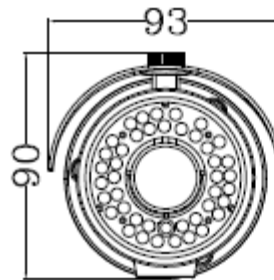

AUTO ZOOM

SCAVTN40X

General Features :

Model NO.	SCAVTN40XHA	SCAVTN40XA130	SCAVTN40XE200
Camera			
Category	Analogue Camera	HD Camera	IP Camera
CCD/CMOS	CCD	CMOS	CMOS
Image Sensor	ICX811AK	IMX238	IMX238
DSP	Effio-A	2431H	A5S66
Horizontal Resolution	720TVL	1.4MP	3MP
Effective Pixels	976(H)×582(V)	1280(H)×960(V)	1280(H)×960(V)
TV System	PAL/NTSC		
Electronic Shutter Time	Auto: PAL 1/50-1/100, 000Sec; NTSC 1/60-1/100, 000Sec	1/25s~1/50,000s , 1/30s~1/60,000s	Auto: PAL 1/1-1/10000Sec; NTSC 1/1-1/10000Sec
Sync System	Internal		External
Usable Illumination	0.001Lux/F2.0	0.001Lux/F2.0	0.001Lux/F2.0
S/N Ratio	≥50dB	≥50dB	≥52dB
Gamma Correction	0.45		
Scanning System	PAL:625 Lines, 50 Field/Sec;NTSC:525 Lines, 60 Field/Sec	Progressive Scan	Progressive Scan
Video Output	Composite Signal (1.0Vp-p, 75Ω)	AHD/CVBS (960H) (BNC)	Network
Lens			

Focus Length	2.8-12mm		
Focus Control	Auto		
Lens Type	Auto		
Pixels	2M Pixels		
Auto Iris Support	Auto		
Night Vision			
Infrared LED	Φ 5X42PCS		
Infrared Distance	40M		
IR Status	Under 10 Lux By CDS		
IR Power On	CDS Auto Control		
Camera Features			
Day/Night	Color/ B&W	Auto (ICR) / Color / B&W	Color/ B&W (IR-CUT)
OSD Menu Language	CN, EN, FR, DE, JP, ES, PT, RU	EN, CN, DE, FRA, IT, ES PL, RU, PT, NL, TR	CN,EN,BG,PL,FA,DE,RU FR,KO,PT,JA,TR,ES,HE,IT
Defog	YES	NO	NO
Sense-up	YES	YES	YES
Smart-IR	YES	NO	YES
Wide Dynamic Range	Super DWDR	DWDR	WDR

General			
Weatherproof Housing	YES, IP66		
Lens Angle Adjustment	YES, 3-Axis		
Dual Voltage	NO		
IR Cut Filter	NO		
Heater	NO		
Operation Temperature	-10°C ~ +50°C RH95% Max		
Storage Temperature	-20°C ~ +60°C RH95% Max		
Power Source	DC12V±10%, 700mA		
Dimension	291(W) x 90(H) x 93(D)mm		
Weight	1.6KG		