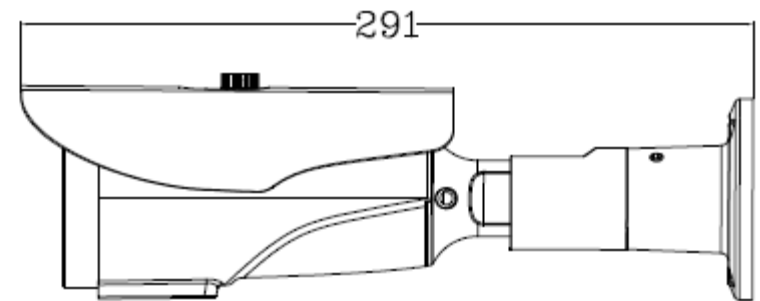

AUTO ZOOM

SCAVTN40X

General Features :

Model NO.	SCAVTN40XHA	SCAVTN40XA130	SCAVTN40XE200
Camera			
Category	Analogue Camera	HD Camera	IP Camera
CCD/CMOS	CCD	CMOS	CMOS
Image Sensor	ICX811AK	IMX238	IMX238
DSP	Effio-A	2431H	A5S66
Horizontal Resolution	720TVL	1.4MP	3MP
Effective Pixels	976(H)×582(V)	1280(H)×960(V)	1280(H)×960(V)
TV System	PAL/NTSC		
Electronic Shutter Time	Auto: PAL 1/50-1/100, 000Sec; NTSC 1/60-1/100, 000Sec	1/25s~1/50,000s , 1/30s~1/60,000s	Auto: PAL 1/1-1/10000Sec; NTSC 1/1-1/10000Sec
Sync System	Internal		External
Usable Illumination	0.001Lux/F2.0	0.001Lux/F2.0	0.001Lux/F2.0
S/N Ratio	≥50dB	≥50dB	≥52dB
Gamma Correction	0.45		
Scanning System	PAL:625 Lines, 50 Field/Sec;NTSC:525 Lines, 60 Field/Sec	Progressive Scan	Progressive Scan
Video Output	Composite Signal (1.0Vp-p, 75Ω)	AHD/CVBS (960H) (BNC)	Network
Lens			

Focus Length	2.8-12mm		
Focus Control	Auto		
Lens Type	Auto		
Pixels	2M Pixels		
Auto Iris Support	Auto		
Night Vision			
Infrared LED	Φ 5X42PCS		
Infrared Distance	40M		
IR Status	Under 10 Lux By CDS		
IR Power On	CDS Auto Control		
Camera Features			
Day/Night	Color/ B&W	Auto (ICR) / Color / B&W	Color/ B&W (IR-CUT)
OSD Menu Language	CN, EN, FR, DE, JP, ES, PT, RU	EN, CN, DE, FRA, IT, ES PL, RU, PT, NL, TR	CN,EN,BG,PL,FA,DE,RU FR,KO,PT,JA,TR,ES,HE,IT
Defog	YES	NO	NO
Sense-up	YES	YES	YES
Smart-IR	YES	NO	YES
Wide Dynamic Range	Super DWDR	DWDR	WDR

General			
Weatherproof Housing	YES, IP66		
Lens Angle Adjustment	YES, 3-Axis		
Dual Voltage	NO		
IR Cut Filter	NO		
Heater	NO		
Operation Temperature	-10°C ~ +50°C RH95% Max		
Storage Temperature	-20°C ~ +60°C RH95% Max		
Power Source	DC12V±10%, 700mA		
Dimension	291(W) x 90(H) x 93(D)mm		
Weight	1.6KG		