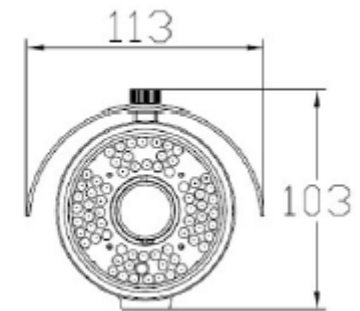

AUTO ZOOM

SCAVTN60X

General Features :

Model NO.	SCAVTN60XHA	SCAVTN60XA130	SCAVTN60XE200
<b>Camera</b>			
Category	Analogue Camera	HD Camera	IP Camera
CCD/CMOS	CCD	CMOS	CMOS
Image Sensor	ICX811AK	IMX238	IMX238
DSP	Effio-A	2431H	A5S66
Horizontal Resolution	720TVL	1.4MP	3MP
Effective Pixels	976(H)×582(V)	1280(H)×960(V)	1280(H)×960(V)
TV System	PAL/NTSC		
Electronic Shutter Time	Auto: PAL 1/50-1/100, 000Sec; NTSC 1/60-1/100, 000Sec	1/25s~1/50,000s , 1/30s~1/60,000s	Auto: PAL 1/1-1/10000Sec; NTSC 1/1-1/10000Sec
Sync System	Internal		External
Usable Illumination	0.001Lux/F2.0	0.001Lux/F2.0	0.001Lux/F2.0
S/N Ratio	≥50dB	≥50dB	≥52dB
Gamma Correction	0.45		
Scanning System	PAL:625 Lines, 50 Field/Sec;NTSC:525 Lines, 60 Field/Sec	Progressive Scan	Progressive Scan
Video Output	Composite Signal (1.0Vp-p, 75Ω)	AHD/CVBS (960H) (BNC)	Network
<b>Lens</b>			

Focus Length	2.8-12mm		
Focus Control	Auto		
Lens Type	Auto		
Pixels	2M Pixels		
Auto Iris Support	Auto		
<b>Night Vision</b>			
Infrared LED	Φ 5X72PCS		
Infrared Distance	60M		
IR Status	Under 10 Lux By CDS		
IR Power On	CDS Auto Control		
<b>Camera Features</b>			
Day/Night	Color/ B&W	Auto (ICR) / Color / B&W	Color/ B&W (IR-CUT )
OSD Menu Language	CN, EN, FR, DE, JP, ES, PT, RU	EN, CN, DE, FRA, IT, ES PL, RU, PT, NL, TR	CN,EN,BG,PL,FA,DE,RU FR,KO,PT,JA,TR,ES,HE,IT
Defog	YES	NO	NO
Sense-up	YES	YES	YES
Smart-IR	YES	NO	YES
Wide Dynamic Range	Super DWDR	DWDR	WDR

General			
Weatherproof Housing	YES, IP66		
Lens Angle Adjustment	YES, 3-Axis		
Dual Voltage	NO		
IR Cut Filter	NO		
Heater	NO		
Operation Temperature	-10°C ~ +50°C RH95% Max		
Storage Temperature	-20°C ~ +60°C RH95% Max		
Power Source	DC12V±10%, 1000mA		
Dimension	305(W) x 113(H) x 103(D)mm		
Weight	1.8KG		