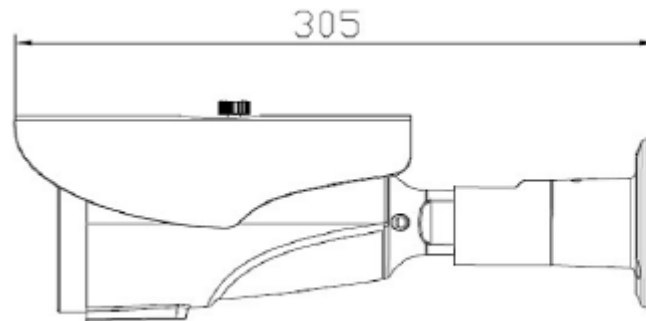

AUTO ZOOM

SCAVTN60X

General Features :