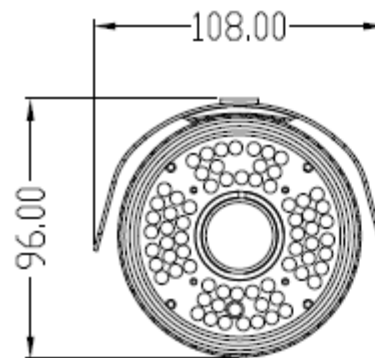

BULLET AHD/CVI/TVI

SCAVZM60

General Features :

Focus Length 2.8-12mm

Pixels 2M Pixels

Infrared LED ϕ 5X72PCS

Infrared Distance 60M

Model No.	SCAVZM60A100	SCAVZM60A130	SCAVZM60A200M	SCAVZM60A200H	SCAVZM60C130L	SCAVZM60C130M	SCAVZM60C130H	SCAVZM60C200M	SCAVZM60C200H	SCAVZM60V130M	SCAVZM60V130H	SCAVZM60V130	SCAVZM60V200M	SCAVZM60V200H
Video Output Mode	AHD/CVBS	AHD/CVBS	AHD/CVBS	AHD/CVBS	CVI/CVBS	CVI	CVI/CVBS	CVI	CVI	TVI/CVBS	TVI/CVBS	TVI	TVI	TVI
Camera														
Image Sensor	OV9712S	IMX225	OV2710	IMX322	OV9750	AR0130	IMX225	OV2710	IMX322	OV9750	IMX225	IMX238	OV2710	IMX322
DSP	NVP2431H	NVP2431H	NVP2441H	NVP2441H	HTC960	FH8521+DH9801	HTC960	FH8530C	FH8530C	HTC960	HTC960	FH8521+TP2801	FH8531+TP2801	FH8531+TP2801
Image Resolution	720P/960H	960P/960H	1080P/960H	1080P/960H	960P/960H	960P	960P/960H	1080P	1080P	960P/960H	960P/960H	960P	1080P(960H)	1080P(960H)
Effective Pixels	1.0MP, 1280x720	1.3MP, 1280x960	2.1MP, 1920x1080	2.4MP, 1920x1080	1.3MP, 1280x960	1.3MP, 1280x960	1.3MP, 1280x960	2.1MP, 1920x1080	2.4MP, 1920x1080	1.3MP, 1280x960	1.3MP, 1280x960	1.4MP, 1280x960	2.1MP, 1920x1080	2.4MP, 1920x1080
TV System	PAL/NTSC													
Electronic Shutter	1/25s~1/50,000s , 1/30s~1/60,000s													
Sync System	Internal													
Usable Illumination	0.01Lux	0.005Lux	0.001Lux	0.001Lux	0.01Lux	0.01Lux	0.005Lux	0.01Lux	0.01Lux	0.01Lux	0.005Lux	0.001Lux	0.01Lux	0.01Lux
S/N Ratio	≥50dB													

Scanning System	Progressive Scan
Lens	
Focus Length	2.8-12mm
Focus Control	Manual
Lens Type	Manual
Pixels	2M Pixels
Auto Iris Support	NO
Night Vision	
Infrared LED	Φ 5X72PCS
Infrared Distance	60M
IR Status	Under 10 Lux by CDS
IR Power On	CDS Auto Control
Camera Features	

General

Weatherproof Housing	YES, IP66
Anti-cut Bracket	YES, 3-Axis
Dual Voltage	NO

IR Cut Filter	YES
Heater	NO
Operation Temperature	-10°C ~ +50°C RH95% Max
Storage Temperature	-20°C ~ +60°C RH95% Max
Power Source	DC12V±10%, 1000mA
Dimension	315(W)x120(H)x100(D)mm
Weight	1.85Kg