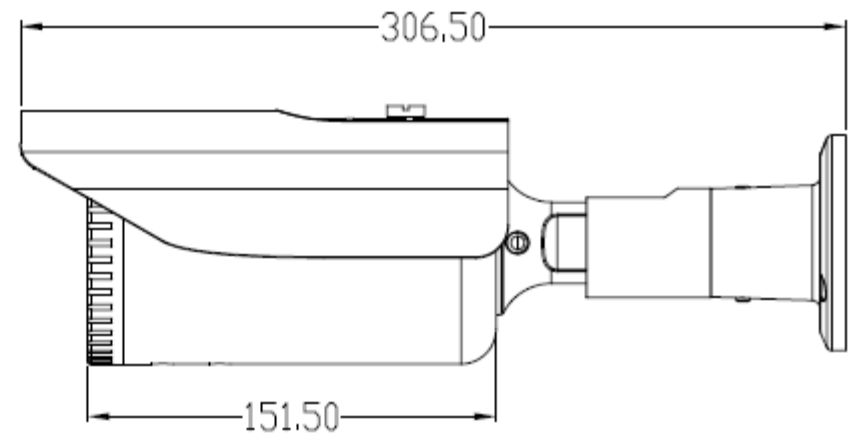

BULLET AHD/CVI/TVI

SCAVZM60

General Features :

Focus Length 2.8-12mm

Pixels 2M Pixels

Infrared LED ϕ 5X72PCS

Infrared Distance 60M

Model No.	SCAVZM60A100	SCAVZM60A130	SCAVZM60A200M	SCAVZM60A200H	SCAVZM60C130L	SCAVZM60C130M	SCAVZM60C130H	SCAVZM60C200M	SCAVZM60C200H	SCAVZM60V130M	SCAVZM60V130H	SCAVZM60V130	SCAVZM60V200M	SCAVZM60V200H
Video Output Mode	AHD/CVBS	AHD/CVBS	AHD/CVBS	AHD/CVBS	CVI/CVBS	CVI	CVI/CVBS	CVI	CVI	TVI/CVBS	TVI/CVBS	TVI	TVI	TVI
Camera														
Image Sensor	OV9712S	IMX225	OV2710	IMX322	OV9750	AR0130	IMX225	OV2710	IMX322	OV9750	IMX225	IMX238	OV2710	IMX322
DSP	NVP2431H	NVP2431H	NVP2441H	NVP2441H	HTC960	FH8521+DH9801	HTC960	FH8530C	FH8530C	HTC960	HTC960	FH8521+TP2801	FH8531+TP2801	FH8531+TP2801
Image Resolution	720P/960H	960P/960H	1080P/960H	1080P/960H	960P/960H	960P	960P/960H	1080P	1080P	960P/960H	960P/960H	960P	1080P(960H)	1080P(960H)
Effective Pixels	1.0MP, 1280x720	1.3MP, 1280x960	2.1MP, 1920x1080	2.4MP, 1920x1080	1.3MP, 1280x960	1.3MP, 1280x960	1.3MP, 1280x960	2.1MP, 1920x1080	2.4MP, 1920x1080	1.3MP, 1280x960	1.3MP, 1280x960	1.4MP, 1280x960	2.1MP, 1920x1080	2.4MP, 1920x1080
TV System	PAL/NTSC													
Electronic Shutter	1/25s~1/50,000s , 1/30s~1/60,000s													
Sync System	Internal													
Usable Illumination	0.01Lux	0.005Lux	0.001Lux	0.001Lux	0.01Lux	0.01Lux	0.005Lux	0.01Lux	0.01Lux	0.01Lux	0.005Lux	0.001Lux	0.01Lux	0.01Lux
S/N Ratio	≥50dB													

Scanning System	Progressive Scan
Lens	
Focus Length	2.8-12mm
Focus Control	Manual
Lens Type	Manual
Pixels	2M Pixels
Auto Iris Support	NO
Night Vision	
Infrared LED	Φ 5X72PCS
Infrared Distance	60M
IR Status	Under 10 Lux by CDS
IR Power On	CDS Auto Control
Camera Features	

General

Weatherproof Housing	YES, IP66
Anti-cut Bracket	YES, 3-Axis
Dual Voltage	NO

IR Cut Filter	YES
Heater	NO
Operation Temperature	-10°C ~ +50°C RH95% Max
Storage Temperature	-20°C ~ +60°C RH95% Max
Power Source	DC12V±10%, 1000mA
Dimension	315(W)x120(H)x100(D)mm
Weight	1.85Kg