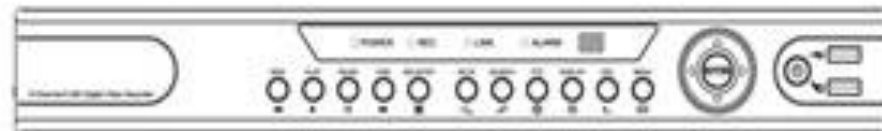

### General Features :

16CH FULL 1080P NVR, 1920\*1080, All Real Time

HDMI, VGA, RJ-45, 2xUSB, Black Casing

2 SATA 3.5' Hard Disk Interface, 2x2TB HDD Capacity

Remote Viewable by Smart Phone/Computer/Tablet With Internet Access

General	
Language	Chinese , English, Polish, Czech, Russian, Thai , Hebrew , Arabic , Bulgarian , Farsi , German , French , Portuguese , Turkic , Spanish , Italian , Hungarian , Romanian
USB Interface	2 USB 2.0 Interfaces
Power Supply	DC12V/3A
Working Environment	-10~55°C/10~90%
Dimension(W×D×H)	354*245*45mm
Weight	4.0KG (without HDD)